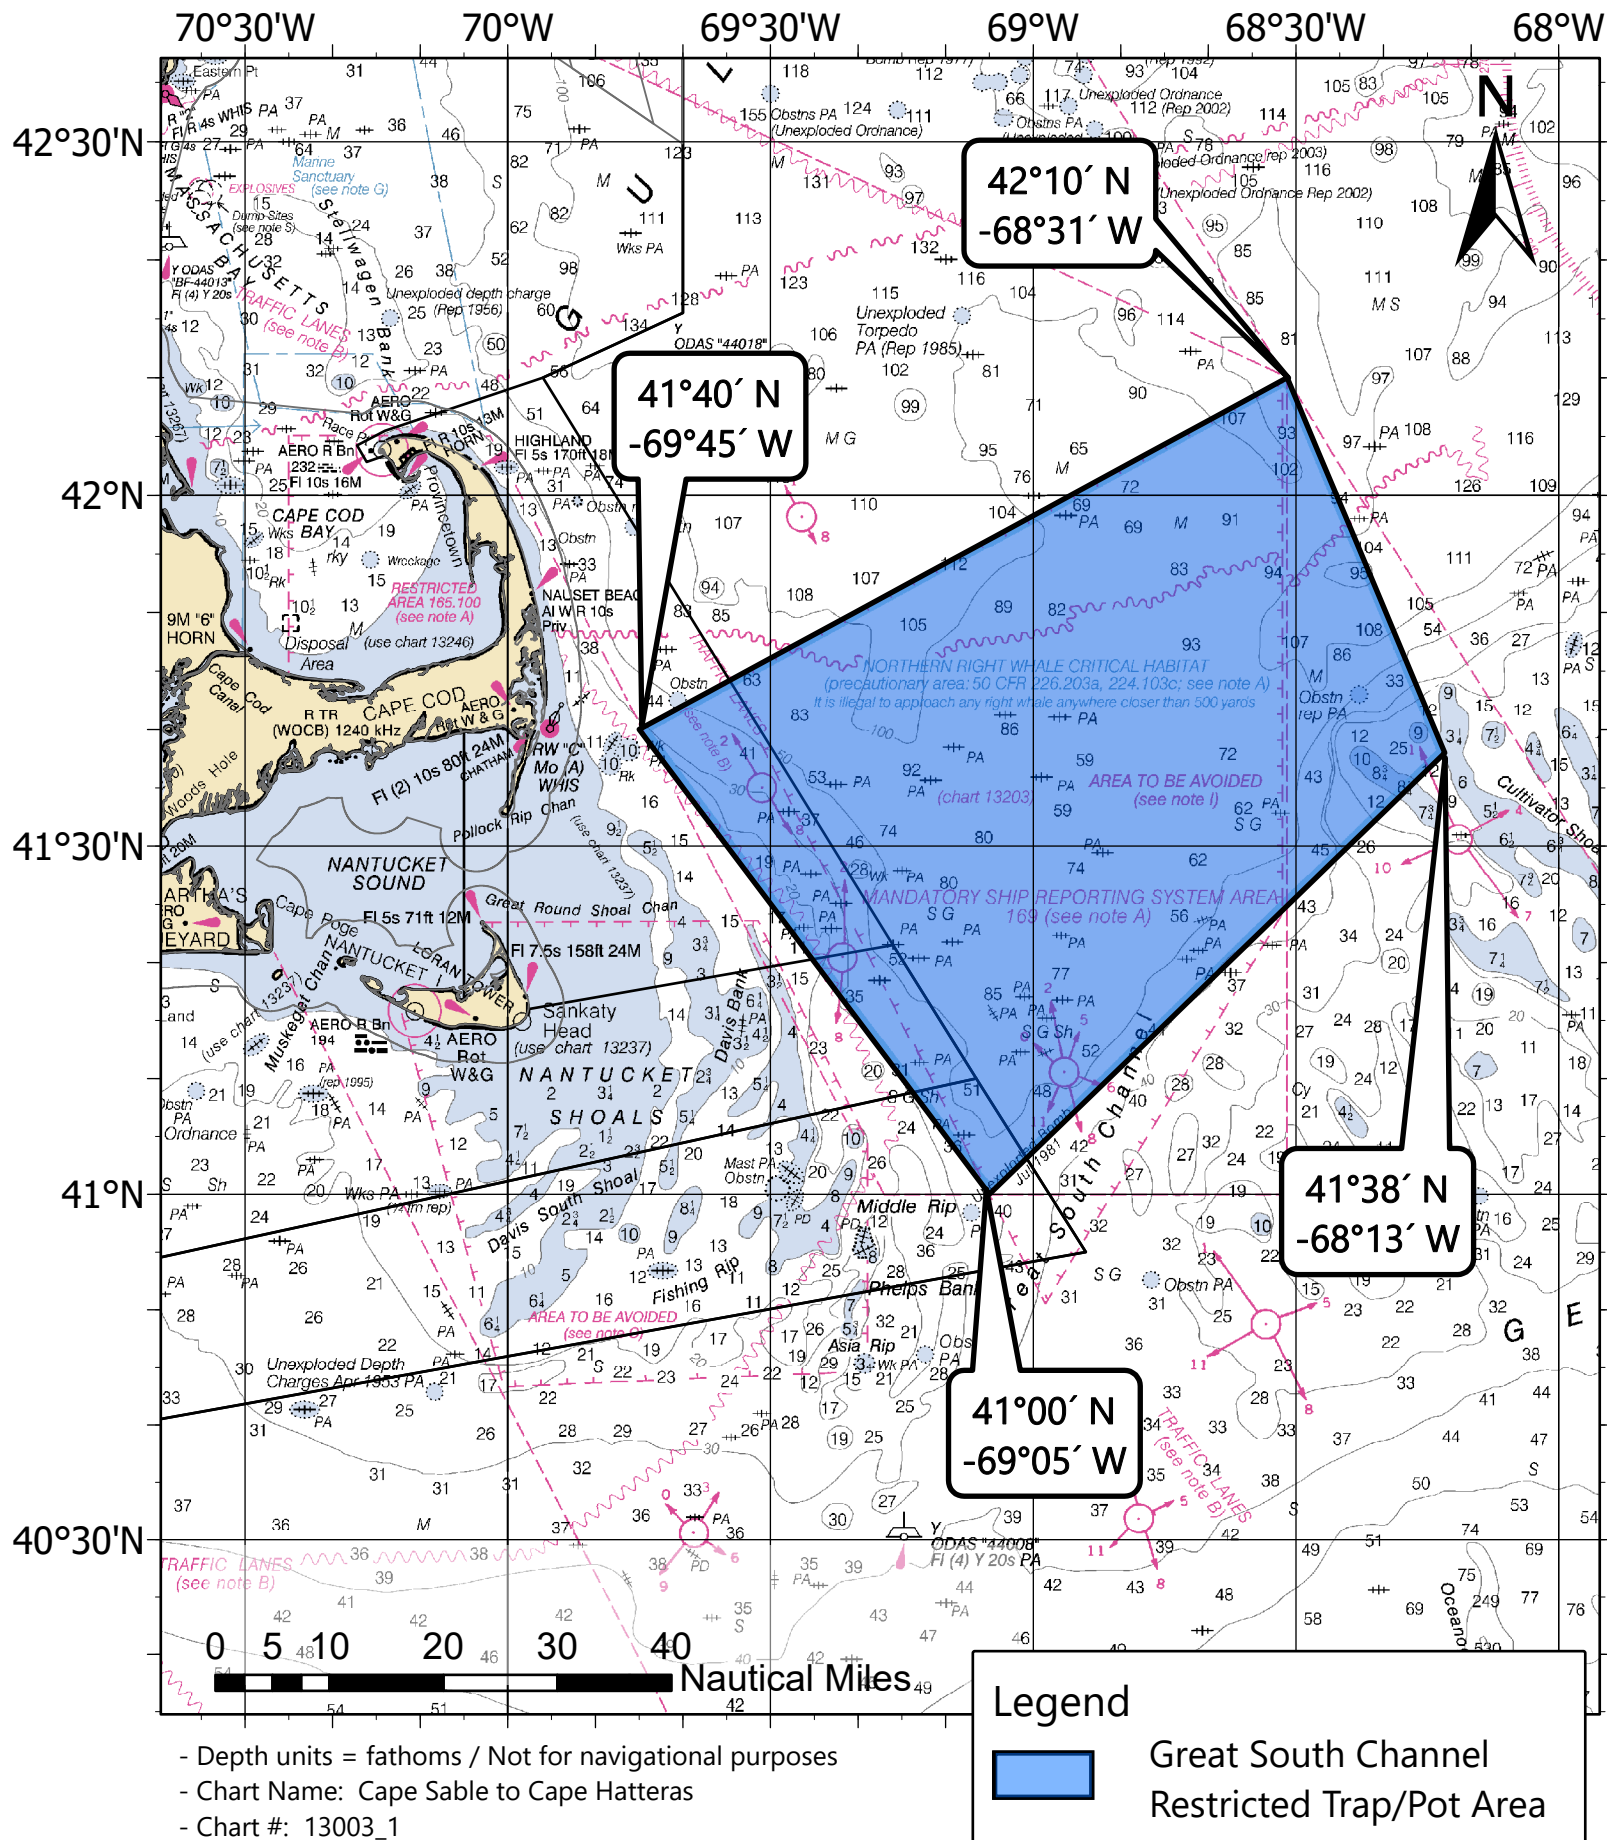

# Great South Channel Restricted Trap/Pot Area

- Depth units = fathoms / Not for navigational purposes  
 - Chart Name: Cape Sable to Cape Hatteras  
 - Chart #: 13003\_1