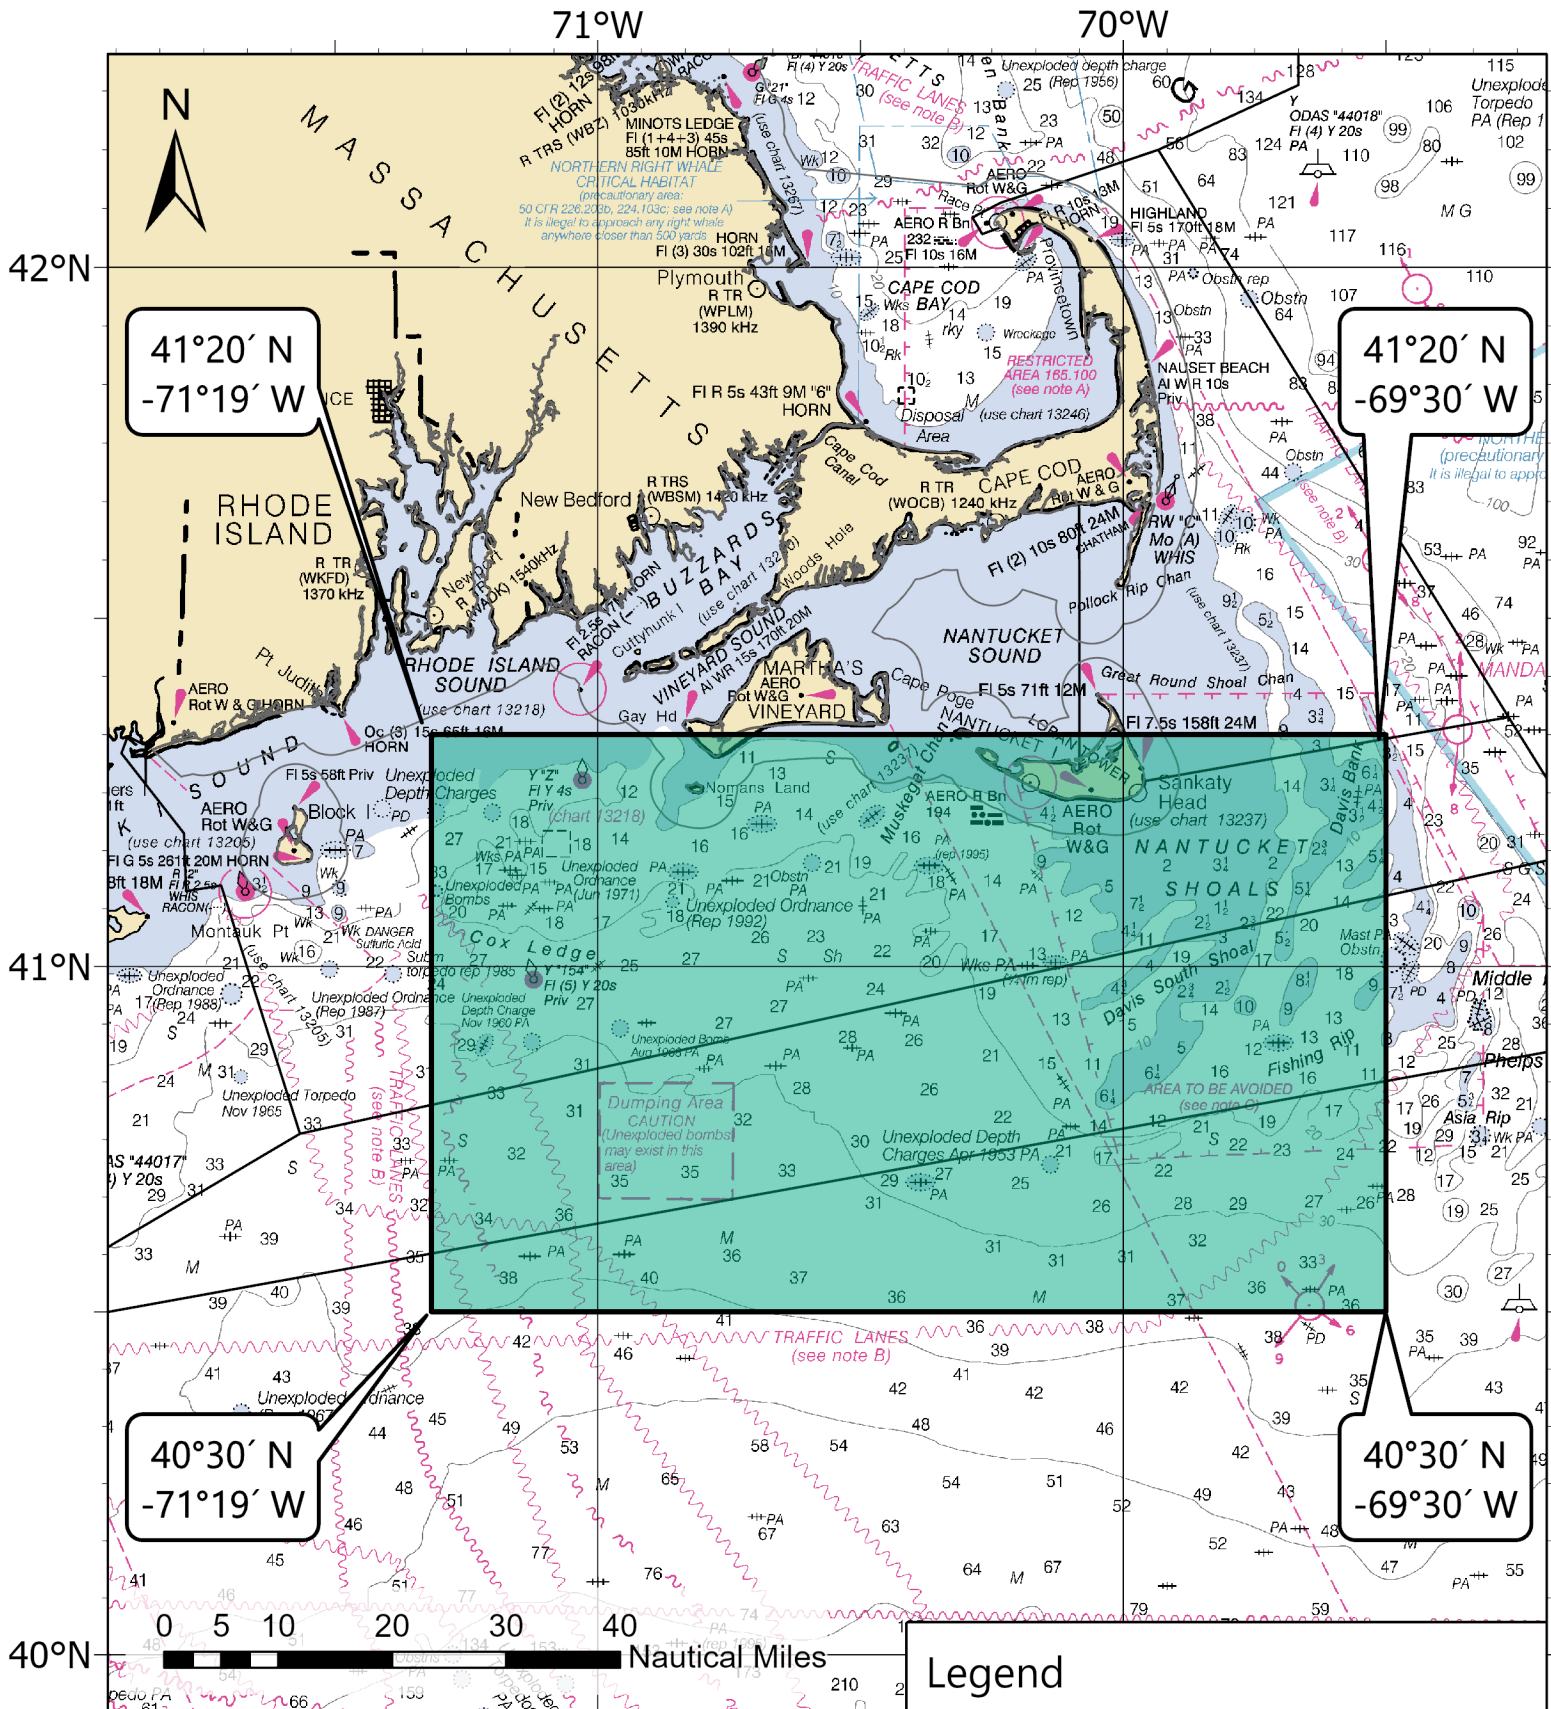

South Island Restricted Area

- Depth units = fathoms / Not for navigational purposes
- Chart Name: Cape Sable to Cape Hatteras
- Chart #: 13003_1

Legend

South Island Restricted Area