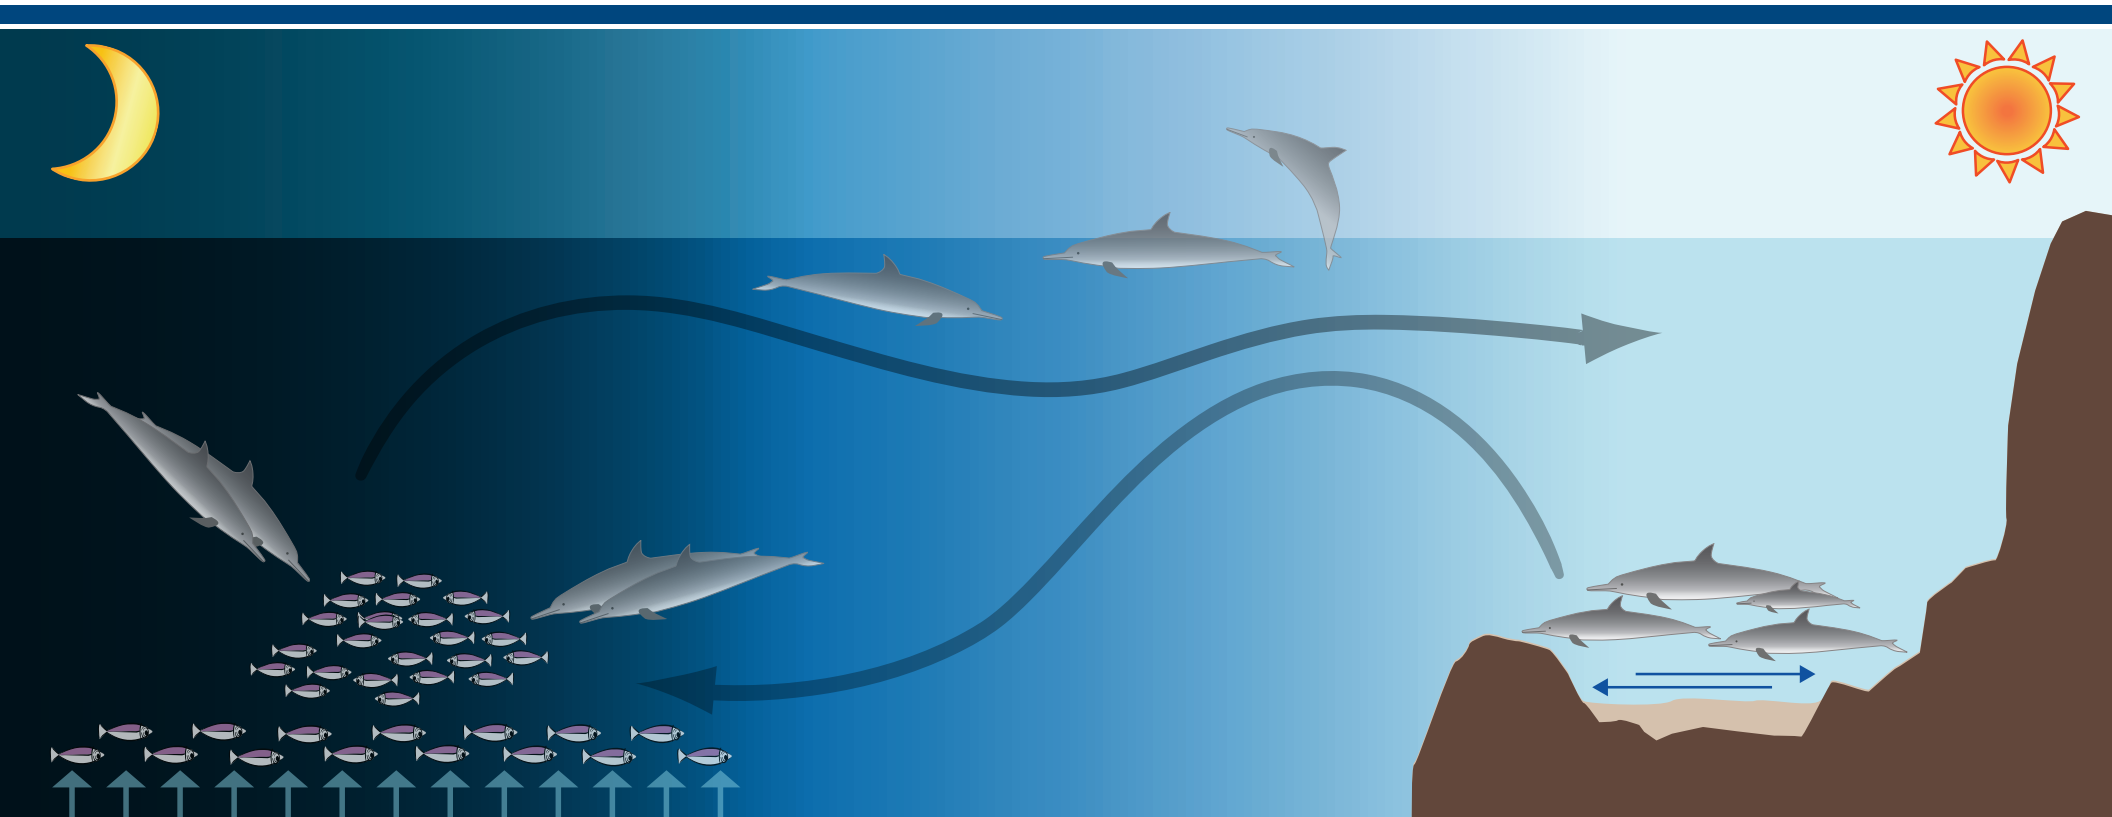

A DAY IN THE LIFE OF A WILD SPINNER DOLPHIN

NOAA FISHERIES

Pacific Islands Region
www.fisheries.noaa.gov/region/pacific-islands

FEEDING

Wild spinner dolphins hunt and feed at night off shore in large groups.

Between their evening hunts and daytime resting periods wild spinner dolphins display high energy, aerial behaviors.

RESTING

Wild spinner dolphins rest, care for their young, and recuperate in shallow bays during the day. Swimming with or closely approaching wild spinner dolphins during their resting period may impact their health and long term survival.