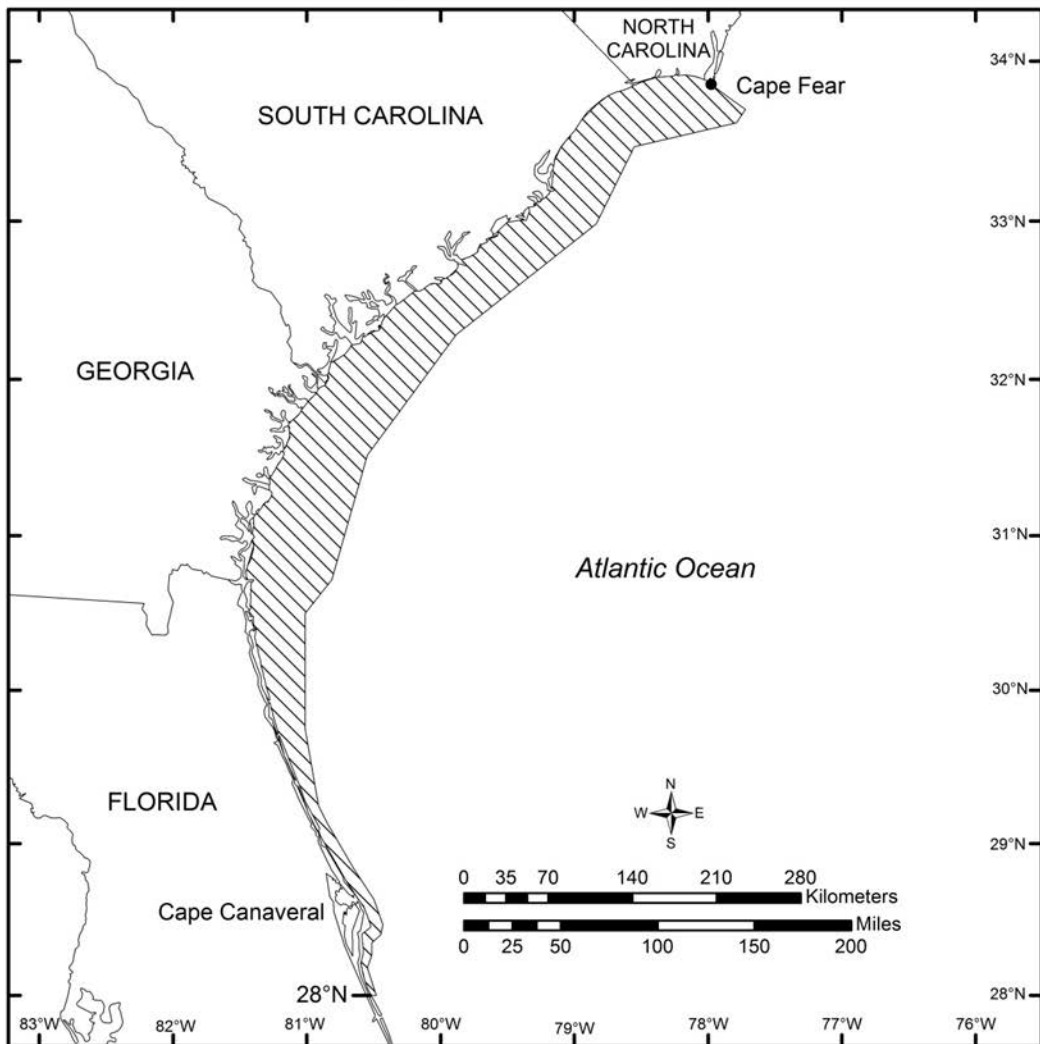

North Atlantic Right Whale Critical Habitat Southeastern U.S. Calving Area

Unit 2

 **Critical Habitat**

This map is provided for illustrative purposes only of North Atlantic right whale critical habitat. For the precise legal definition of critical habitat, please refer to the narrative description.