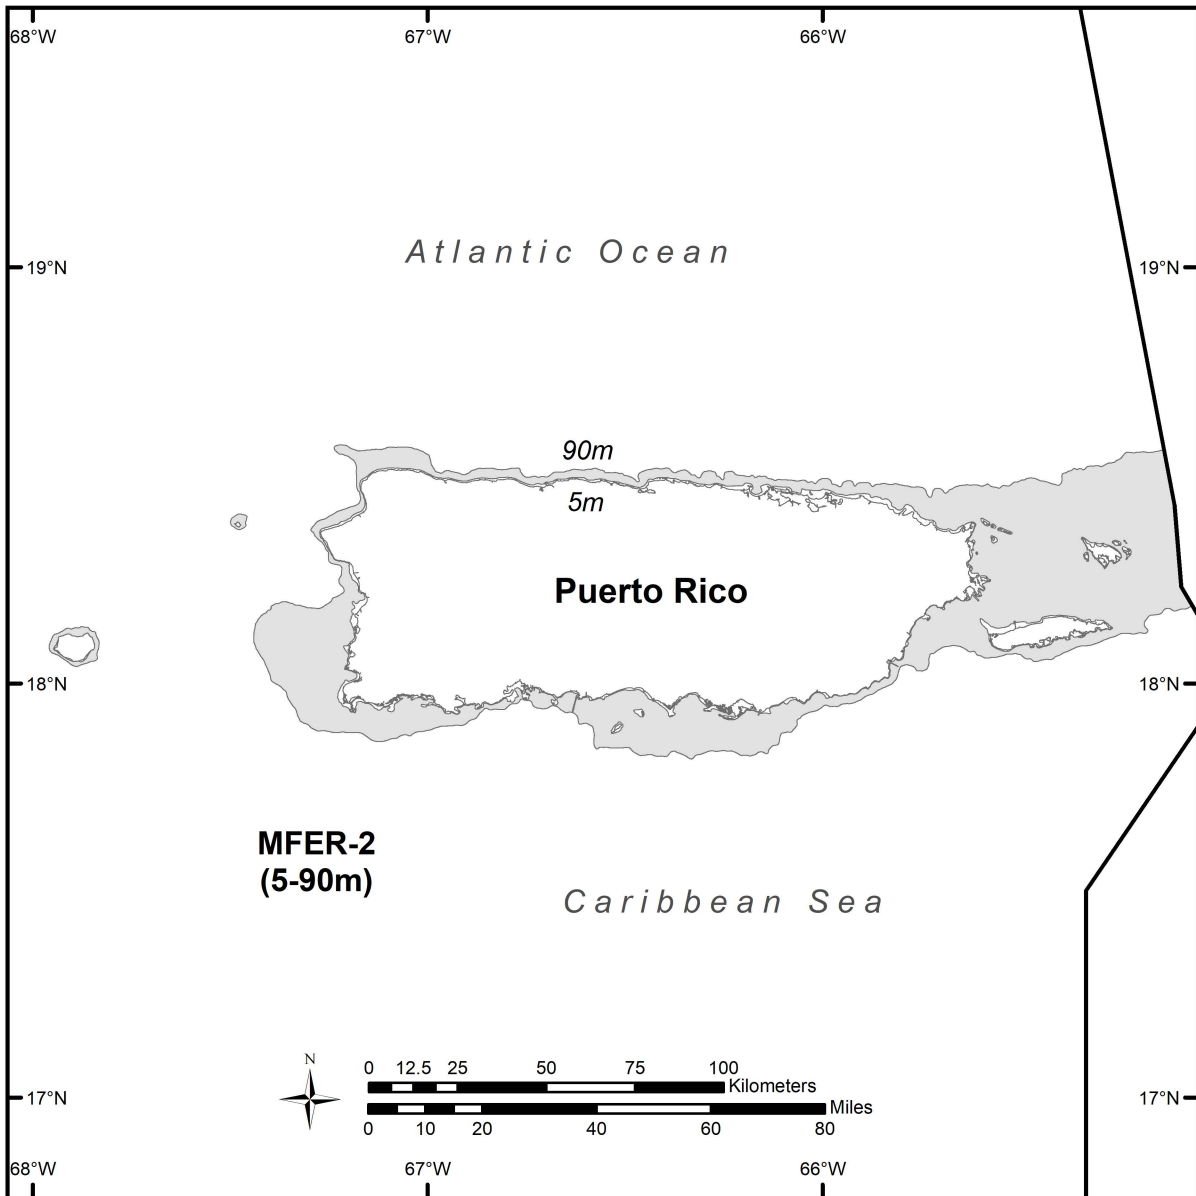

Legend

 *Mycetophyllia ferox* Critical Habitat

This map illustrates *Mycetophyllia ferox* critical habitat. For clarification of the critical habitat definition, please refer to the narrative description. FKNMS - Florida Keys National Marine Sanctuary, GMFMC - Gulf of Mexico Fishery Management Council, SAFMC - South Atlantic Fishery Management Council.

Legend

-  *Mycetophyllia ferox* Critical Habitat
-  Caribbean Is Group Management Area

This map illustrates *Mycetophyllia ferox* critical habitat. For clarification of the critical habitat definition, please refer to the narrative description.

Legend

-  *Mycetophyllia ferox* Critical Habitat
-  Caribbean Is Group Management Area
-  Exclusive Economic Zone

This map illustrates *Mycetophyllia ferox* critical habitat. For clarification of the critical habitat definition, please refer to the narrative description.

Legend

 *Mycetophyllia ferox* Critical Habitat

This map illustrates *Mycetophyllia ferox* critical habitat. For clarification of the critical habitat definition, please refer to the narrative description.