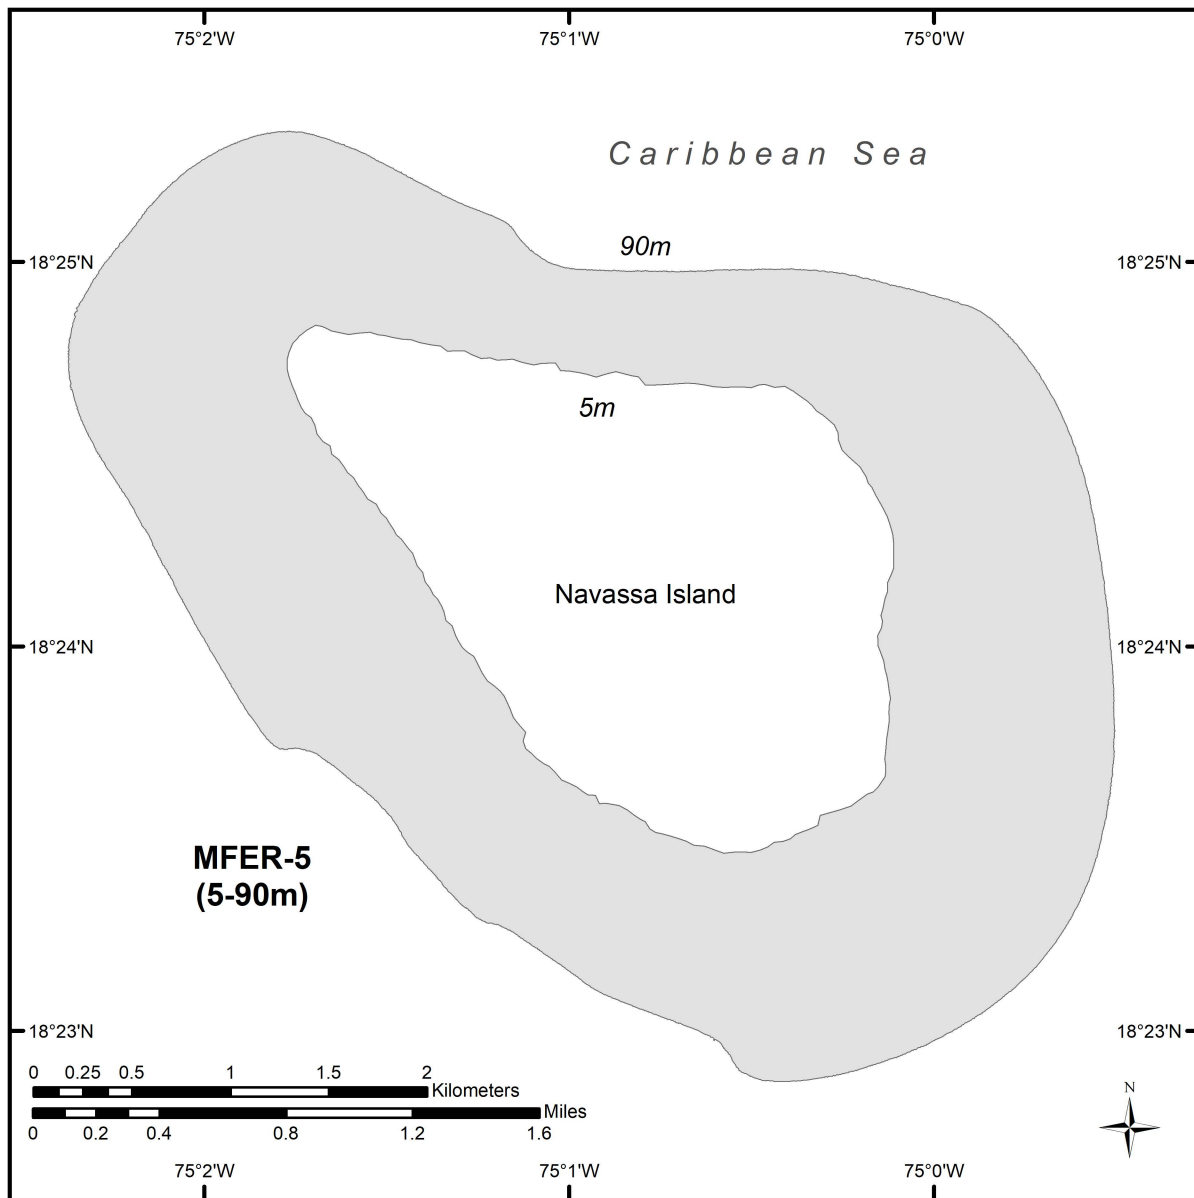

Legend

 *Mycetophyllia ferox* Critical Habitat

This map illustrates *Mycetophyllia ferox* critical habitat. For clarification of the critical habitat definition, please refer to the narrative description. FKNMS - Florida Keys National Marine Sanctuary, GMFMC - Gulf of Mexico Fishery Management Council, SAFMC - South Atlantic Fishery Management Council.

Legend

-  *Mycetophyllia ferox* Critical Habitat
-  Caribbean Is Group Management Area

This map illustrates *Mycetophyllia ferox* critical habitat. For clarification of the critical habitat definition, please refer to the narrative description.

Legend

-  *Mycetophyllia ferox* Critical Habitat
-  Caribbean Is Group Management Area
-  Exclusive Economic Zone

This map illustrates *Mycetophyllia ferox* critical habitat. For clarification of the critical habitat definition, please refer to the narrative description.

Legend

 *Mycetophyllia ferox* Critical Habitat

This map illustrates *Mycetophyllia ferox* critical habitat. For clarification of the critical habitat definition, please refer to the narrative description.