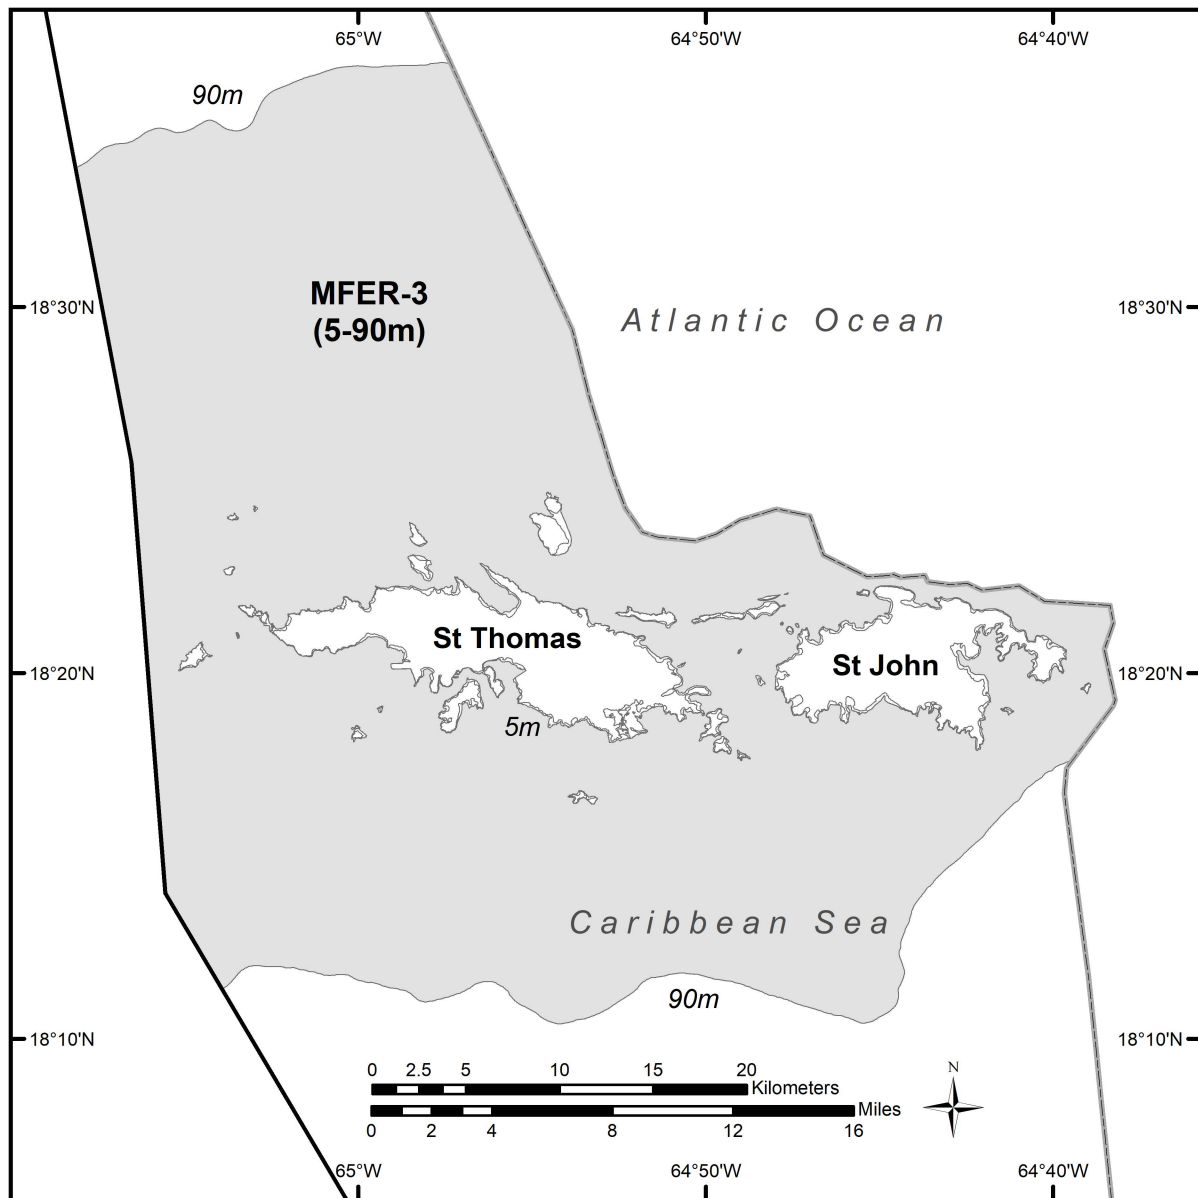

Legend

 *Mycetophyllia ferox* Critical Habitat

This map illustrates *Mycetophyllia ferox* critical habitat. For clarification of the critical habitat definition, please refer to the narrative description. FKNMS - Florida Keys National Marine Sanctuary, GMFMC - Gulf of Mexico Fishery Management Council, SAFMC - South Atlantic Fishery Management Council.

Legend

-  *Mycetophyllia ferox* Critical Habitat
-  Caribbean Is Group Management Area

This map illustrates *Mycetophyllia ferox* critical habitat. For clarification of the critical habitat definition, please refer to the narrative description.

Legend

-  *Mycetophyllia ferox* Critical Habitat
-  Caribbean Is Group Management Area
-  Exclusive Economic Zone

This map illustrates *Mycetophyllia ferox* critical habitat. For clarification of the critical habitat definition, please refer to the narrative description.

Legend

 *Mycetophyllia ferox* Critical Habitat

This map illustrates *Mycetophyllia ferox* critical habitat. For clarification of the critical habitat definition, please refer to the narrative description.