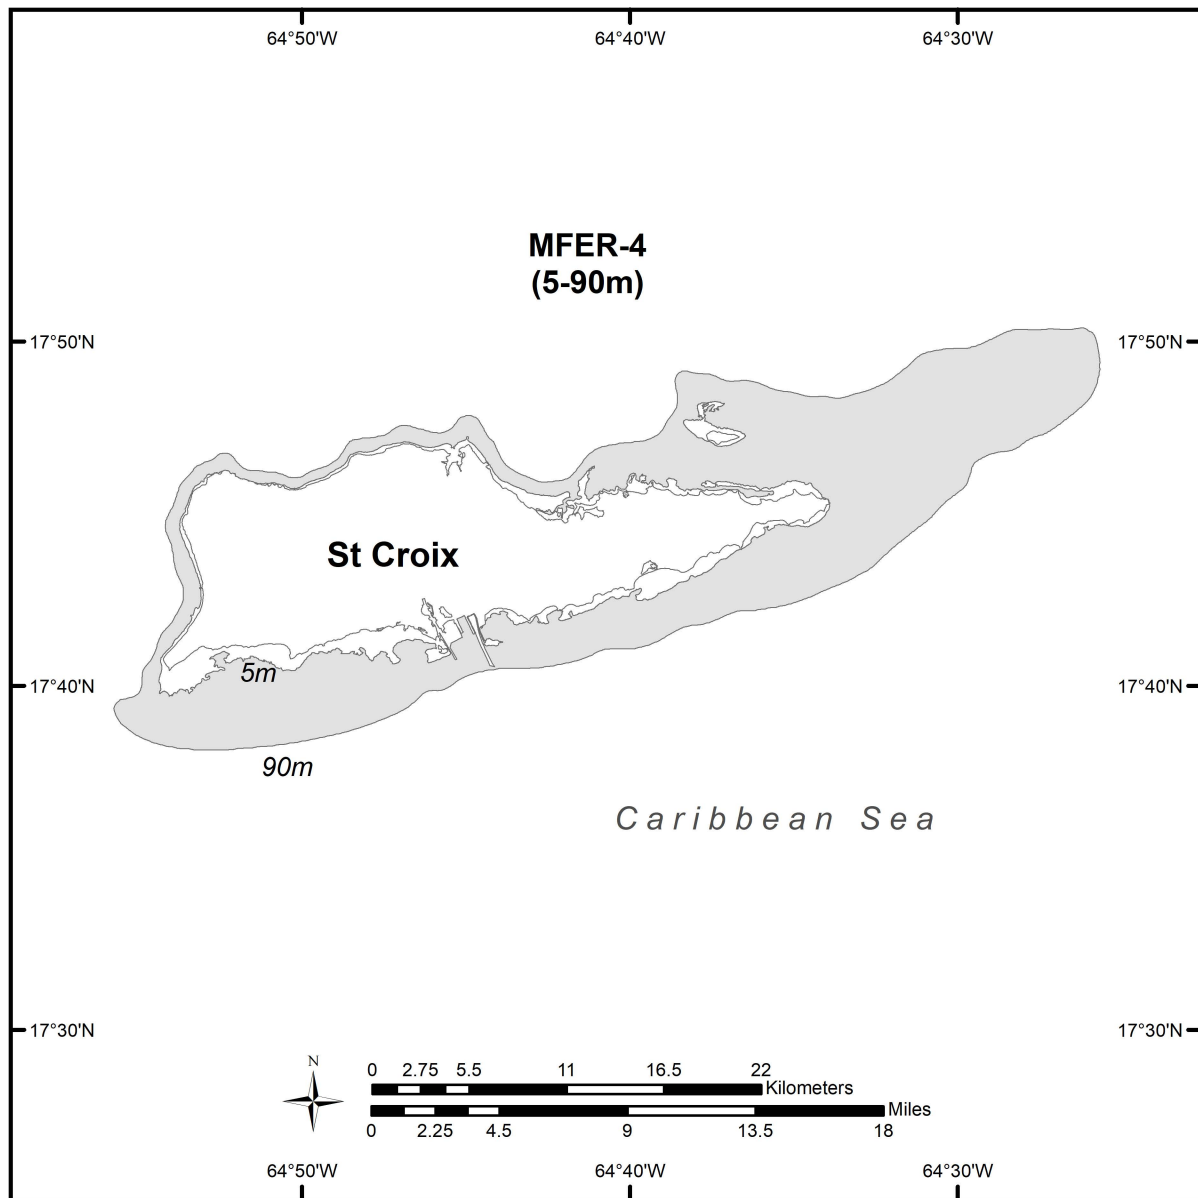

Legend

 *Mycetophyllia ferox* Critical Habitat

This map illustrates *Mycetophyllia ferox* critical habitat. For clarification of the critical habitat definition, please refer to the narrative description. FKNMS - Florida Keys National Marine Sanctuary, GMFMC - Gulf of Mexico Fishery Management Council, SAFMC - South Atlantic Fishery Management Council.

Legend

-  *Mycetophyllia ferox* Critical Habitat
-  Caribbean Is Group Management Area

This map illustrates *Mycetophyllia ferox* critical habitat. For clarification of the critical habitat definition, please refer to the narrative description.

Legend

-  *Mycetophyllia ferox* Critical Habitat
-  Caribbean Is Group Management Area
-  Exclusive Economic Zone

This map illustrates *Mycetophyllia ferox* critical habitat. For clarification of the critical habitat definition, please refer to the narrative description.

Legend

 *Mycetophyllia ferox* Critical Habitat

This map illustrates *Mycetophyllia ferox* critical habitat. For clarification of the critical habitat definition, please refer to the narrative description.