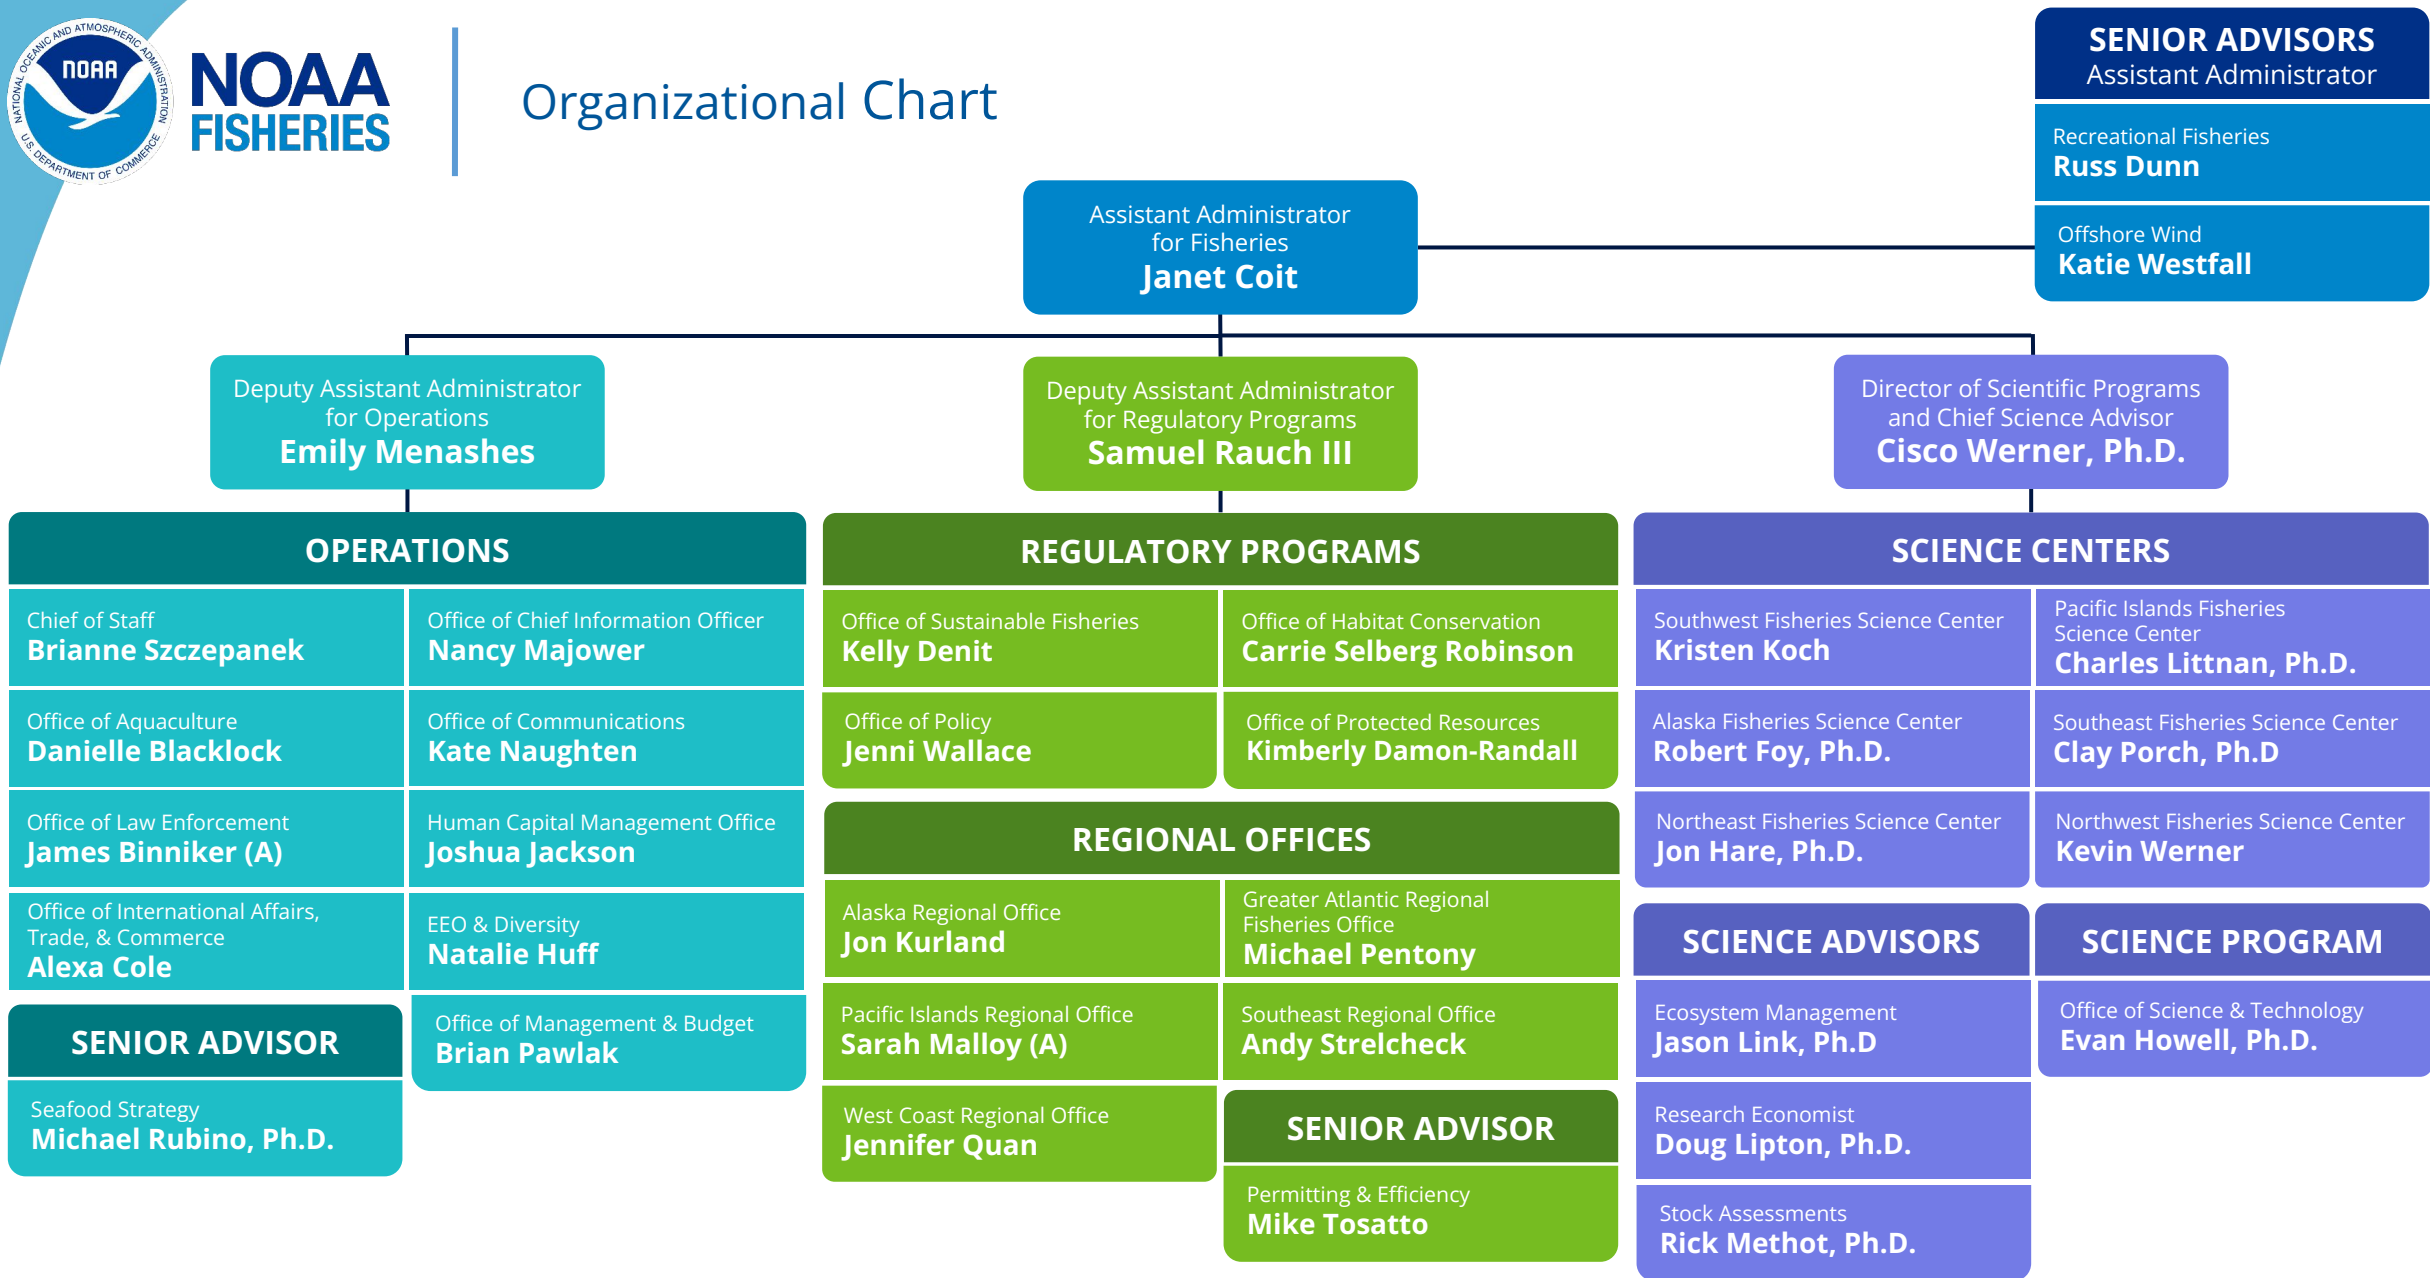

**NOAA
FISHERIES**

Organizational Chart

**NOAA
FISHERIES**

Organizational Chart

Acting (A)

Assistant Administrator

Operations

Regulatory Programs

Science Programs