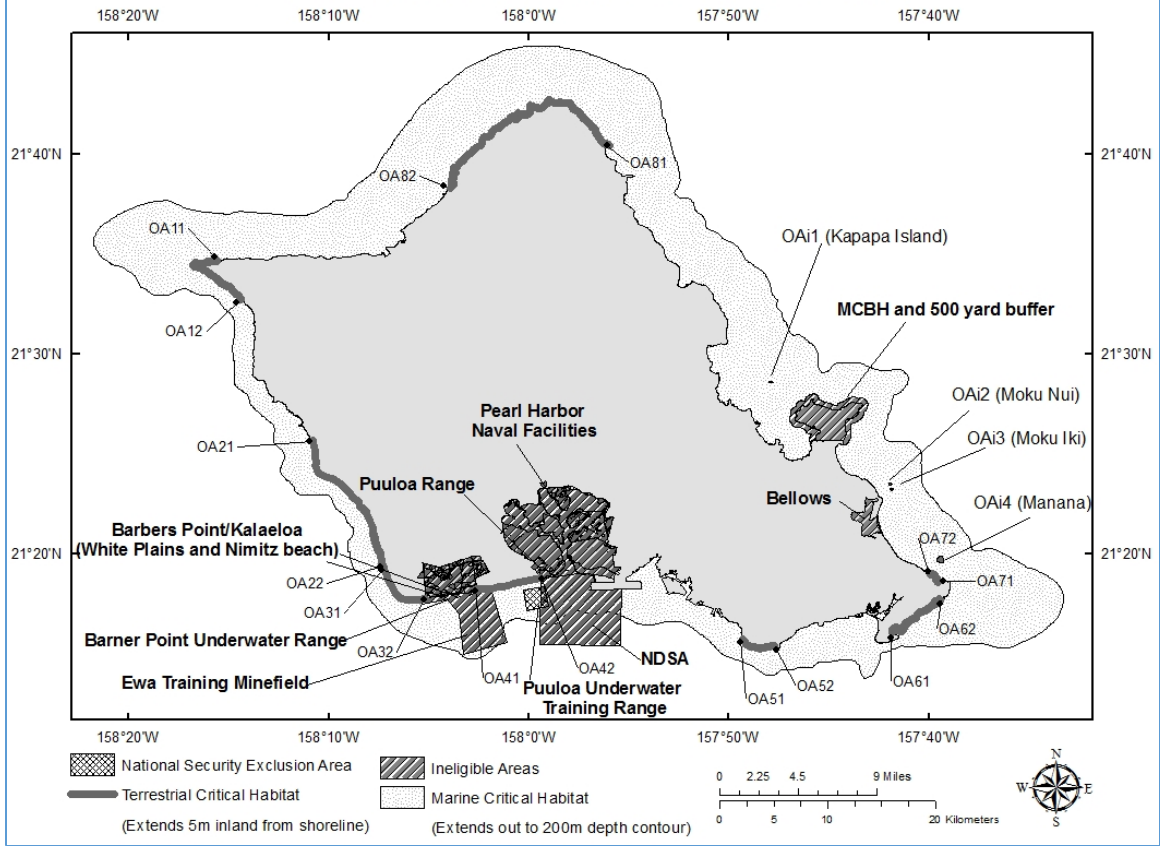

Hawaiian Monk Seal Critical Habitat: Area 1. Kure Atoll

Hawaiian Monk Seal Critical Habitat: Area 2. Midway Islands

Hawaiian Monk Seal Critical Habitat: Area 3. Pearl and Hermes Reef

Hawaiian Monk Seal Critical Habitat: Area 4. Lisianski Island

Hawaiian Monk Seal Critical Habitat: Area 5. Laysan Island

Hawaiian Monk Seal Critical Habitat: Area 6. Maro Reef

Hawaiian Monk Seal Critical Habitat: Area 7. Gardner Pinnacles

Hawaiian Monk Seal Critical Habitat: Area 8. French Frigate Shoals

Hawaiian Monk Seal Critical Habitat: Area 9. Necker Island

Hawaiian Monk Seal Critical Habitat: Area 10. Nihoa

Hawaiian Monk Seal Critical Habitat: Area 11. Kaula Island

Hawaiian Monk Seal Critical Habitat: Area 12. Niihau

Hawaiian Monk Seal Critical Habitat: Area 13. Kauai

Hawaiian Monk Seal Critical Habitat: Area 14. Oahu

Hawaiian Monk Seal Critical Habitat: Area 15. Maui Nui, Maui and Kahoolawe

157°40'W 157°30'W 157°20'W 157°10'W 157°0'W 156°50'W 156°40'W 156°30'W 156°20'W 156°10'W 156°0'W