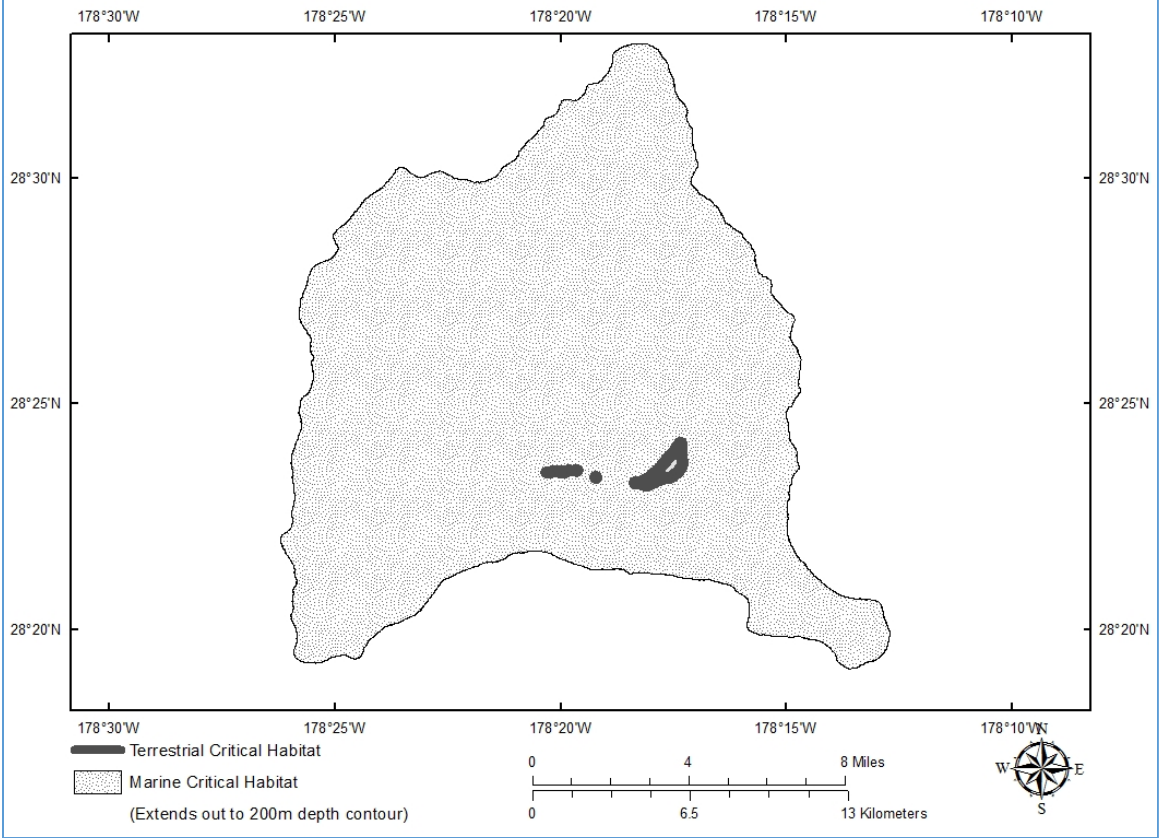

Hawaiian Monk Seal Critical Habitat: Area 1. Kure Atoll

Hawaiian Monk Seal Critical Habitat: Area 2. Midway Islands

Hawaiian Monk Seal Critical Habitat: Area 3. Pearl and Hermes Reef

Hawaiian Monk Seal Critical Habitat: Area 4. Lisianski Island

Hawaiian Monk Seal Critical Habitat: Area 5. Laysan Island

Hawaiian Monk Seal Critical Habitat: Area 6. Maro Reef

Hawaiian Monk Seal Critical Habitat: Area 7. Gardner Pinnacles

Hawaiian Monk Seal Critical Habitat: Area 8. French Frigate Shoals