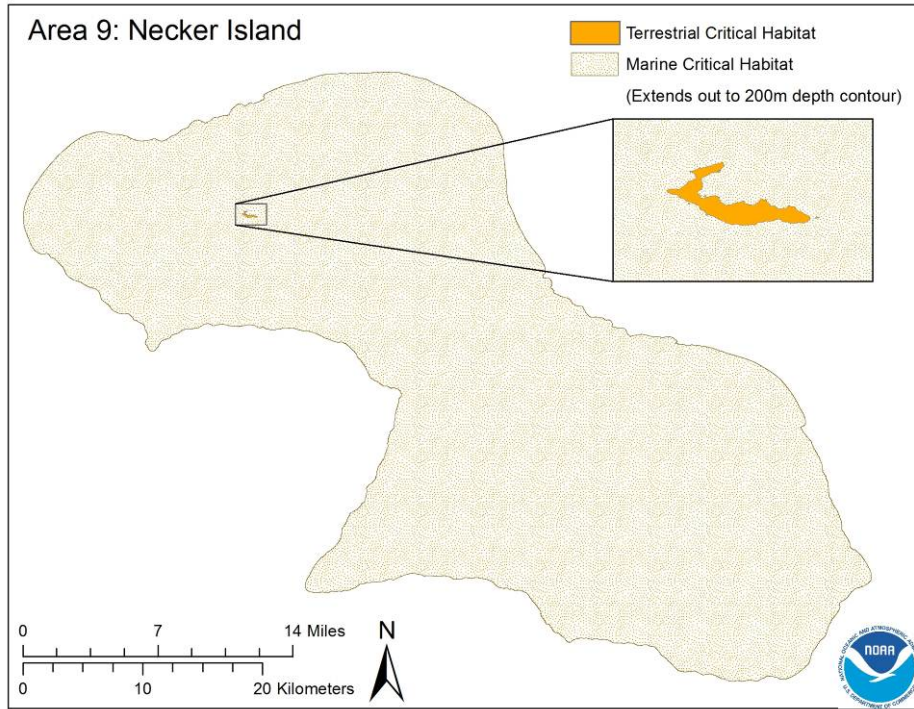

Hawaiian Monk Seal Critical Habitat: Area 1. Kure Atoll

Hawaiian Monk Seal Critical Habitat: Area 2. Midway Islands

Hawaiian Monk Seal Critical Habitat: Area 3. Pearl and Hermes Reef

Hawaiian Monk Seal Critical Habitat: Area 4. Lisianski Island

Hawaiian Monk Seal Critical Habitat: Area 16. Hawaii, West Hawaii

Appendix B. Hawaiian Monk Seal Critical Habitat Maps

Figure 1. Kure Atoll

Figure 2. Midway Islands

Appendix B. Hawaiian Monk Seal Critical Habitat Maps

Figure 7. Gardner Pinnacles

Figure 8. French Frigate Shoals

Appendix B. Hawaiian Monk Seal Critical Habitat Maps

Figure 9. Necker Island

Figure 10. Nihoa Island

Figure 11. Kaula Island

Figure 12. Niihau

Figure 13. Kauai

Figure 14. Oahu

Figure 15. Maui Nui, Molokai

Figure 16. Maui Nui, Lanai

Figure 17. Maui Nui, Maui and Kahoolawe

Appendix B. Hawaiian Monk Seal Critical Habitat Maps

Figure 18. Hawaii

Figure 19. Hawaii, West Hawaii