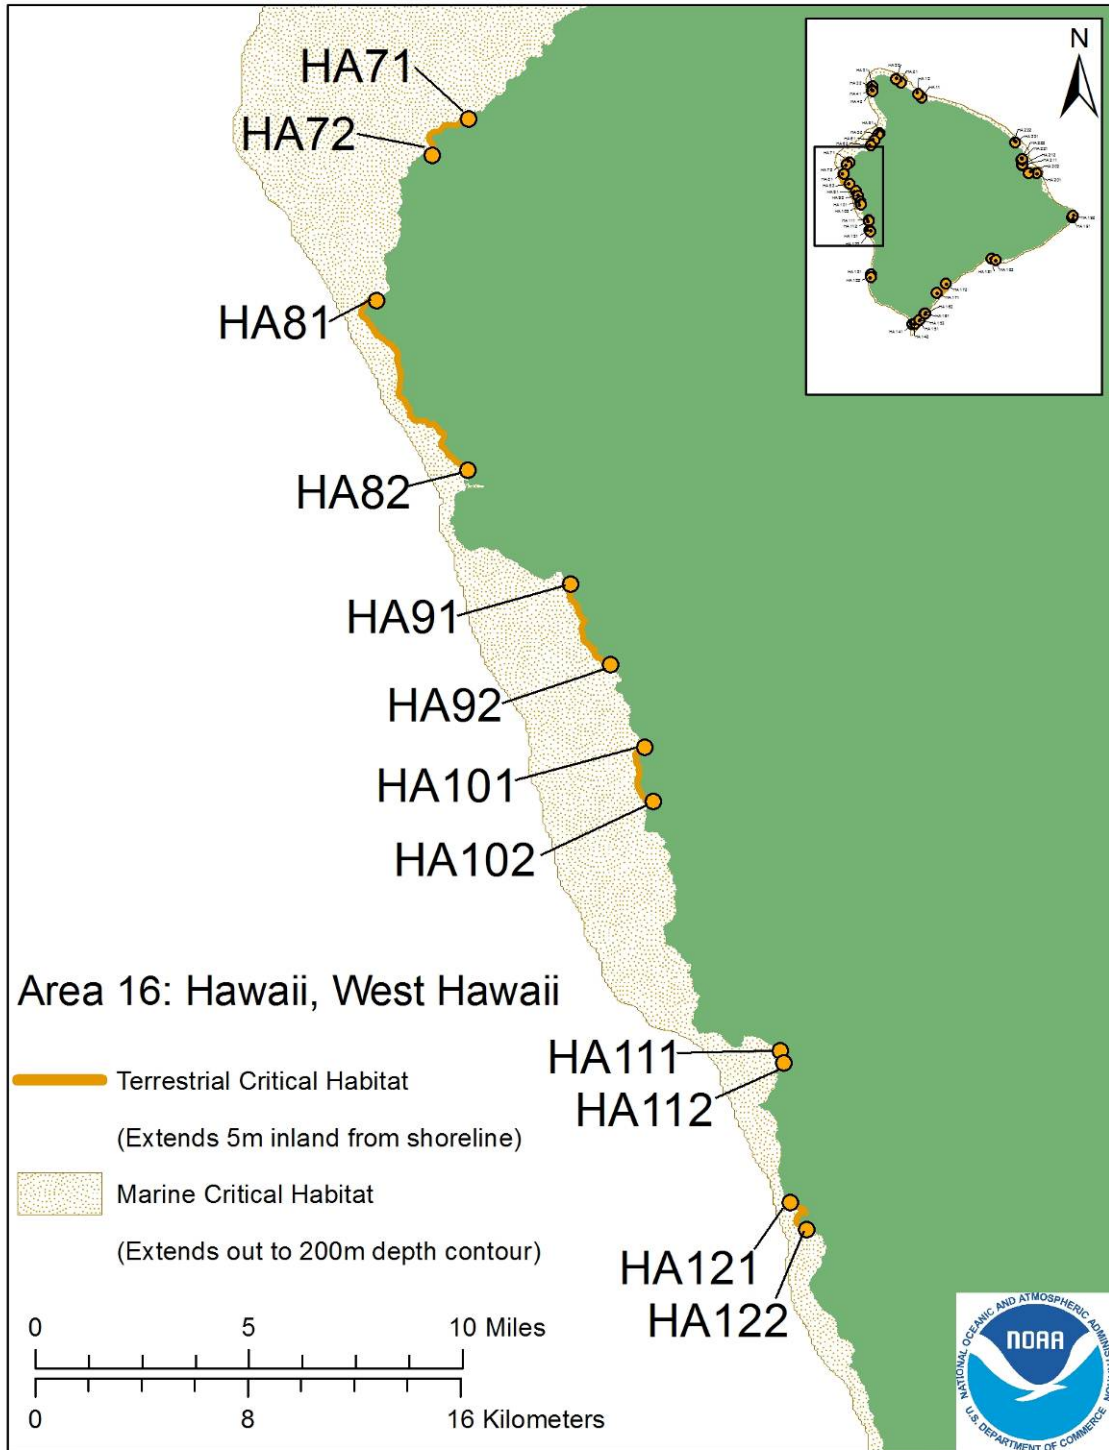

Hawaiian Monk Seal Critical Habitat: Area 1. Kure Atoll

Hawaiian Monk Seal Critical Habitat: Area 2. Midway Islands

Hawaiian Monk Seal Critical Habitat: Area 3. Pearl and Hermes Reef

Hawaiian Monk Seal Critical Habitat: Area 4. Lisianski Island

Hawaiian Monk Seal Critical Habitat: Area 5. Laysan Island

Hawaiian Monk Seal Critical Habitat: Area 6. Maro Reef

Hawaiian Monk Seal Critical Habitat: Area 7. Gardner Pinnacles

Hawaiian Monk Seal Critical Habitat: Area 8. French Frigate Shoals

Hawaiian Monk Seal Critical Habitat: Area 16. Hawaii, West Hawaii

Appendix B. Hawaiian Monk Seal Critical Habitat Maps

Figure 1. Kure Atoll

Figure 2. Midway Islands

Appendix B. Hawaiian Monk Seal Critical Habitat Maps

Figure 14. Oahu

Figure 15. Maui Nui, Molokai

Figure 16. Maui Nui, Lanai

Figure 17. Maui Nui, Maui and Kahoolawe

Appendix B. Hawaiian Monk Seal Critical Habitat Maps

Figure 18. Hawaii

Figure 19. Hawaii, West Hawaii