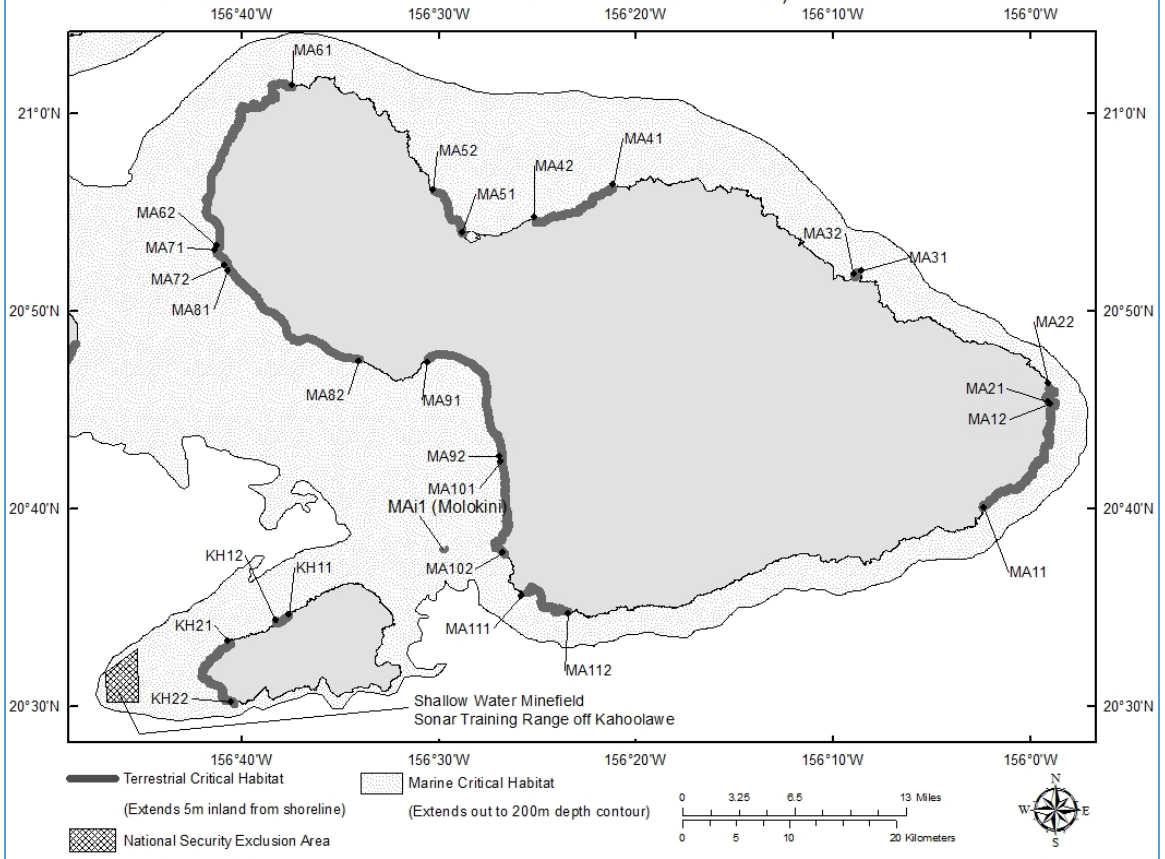

Hawaiian Monk Seal Critical Habitat: Area 5. Laysan Island

Hawaiian Monk Seal Critical Habitat: Area 6. Maro Reef

Hawaiian Monk Seal Critical Habitat: Area 7. Gardner Pinnacles

Hawaiian Monk Seal Critical Habitat: Area 8. French Frigate Shoals

Hawaiian Monk Seal Critical Habitat: Area 9. Necker Island

Hawaiian Monk Seal Critical Habitat: Area 10. Nihoa

Hawaiian Monk Seal Critical Habitat: Area 11. Kaula Island

Hawaiian Monk Seal Critical Habitat: Area 12. Niihau

Hawaiian Monk Seal Critical Habitat: Area 13. Kauai

Hawaiian Monk Seal Critical Habitat: Area 14. Oahu

Hawaiian Monk Seal Critical Habitat: Area 15. Maui Nui, Maui and Kahoolawe

157°40'W 157°30'W 157°20'W 157°10'W 157°0'W 156°50'W 156°40'W 156°30'W 156°20'W 156°10'W 156°0'W

Hawaiian Monk Seal Critical Habitat: Area 15. Maui Nui, Molokai

Hawaiian Monk Seal Critical Habitat: Area 15. Maui Nui, Lanai

Hawaiian Monk Seal Critical Habitat: Area 15. Maui Nui, Maui and Kahoolawe

Hawaiian Monk Seal Critical Habitat: Area 16. Hawaii