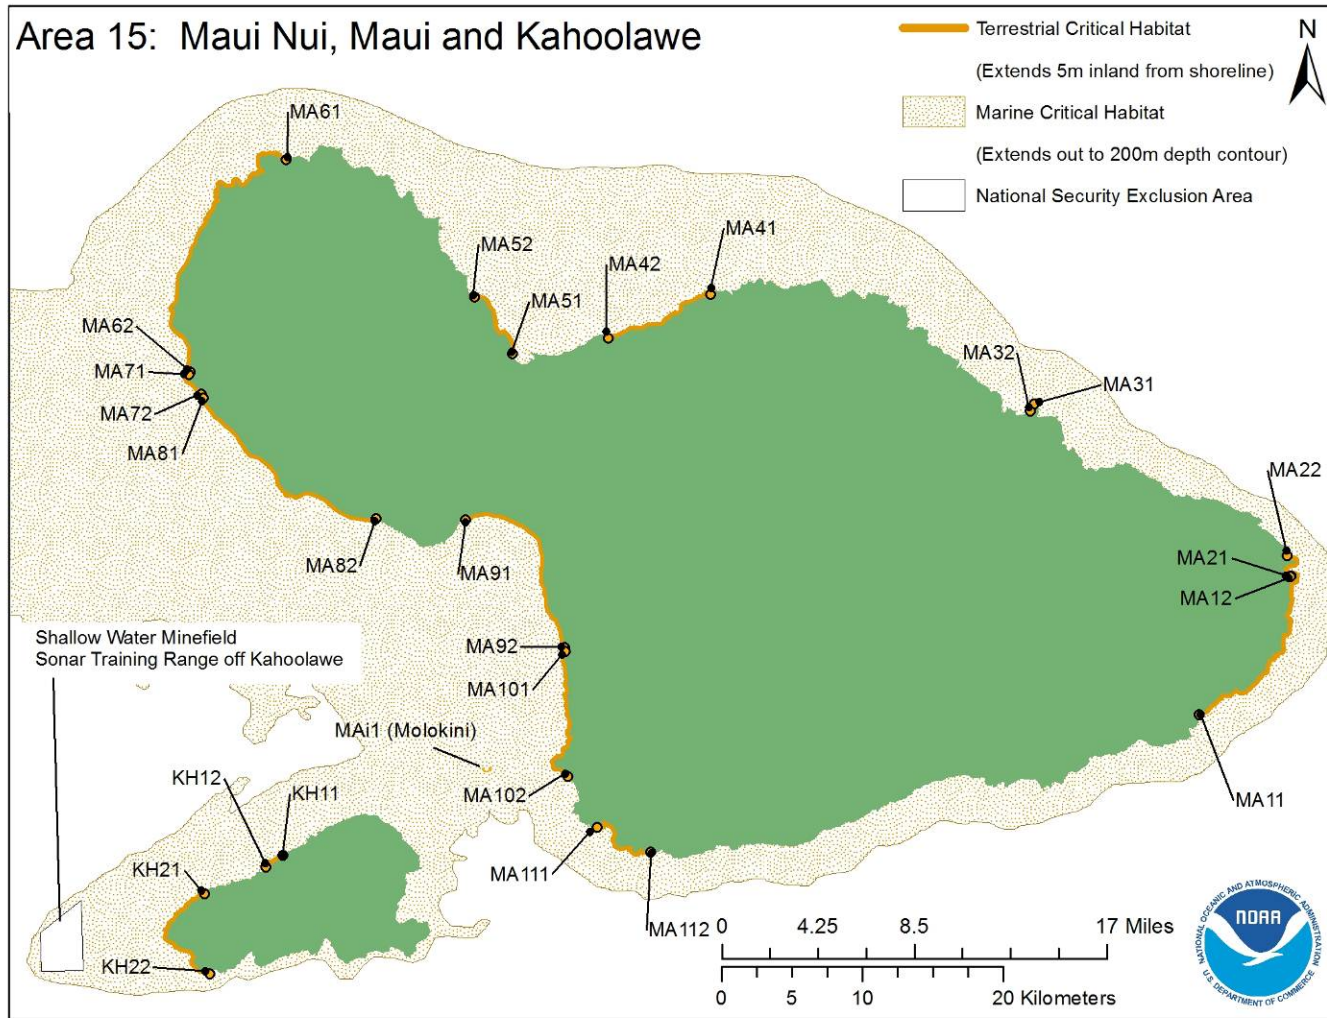

Hawaiian Monk Seal Critical Habitat: Area 1. Kure Atoll

Hawaiian Monk Seal Critical Habitat: Area 2. Midway Islands

Hawaiian Monk Seal Critical Habitat: Area 3. Pearl and Hermes Reef

Hawaiian Monk Seal Critical Habitat: Area 4. Lisianski Island

Hawaiian Monk Seal Critical Habitat: Area 5. Laysan Island

Hawaiian Monk Seal Critical Habitat: Area 6. Maro Reef

Hawaiian Monk Seal Critical Habitat: Area 7. Gardner Pinnacles

Hawaiian Monk Seal Critical Habitat: Area 8. French Frigate Shoals

Hawaiian Monk Seal Critical Habitat: Area 9. Necker Island

Hawaiian Monk Seal Critical Habitat: Area 10. Nihoa

Hawaiian Monk Seal Critical Habitat: Area 11. Kaula Island

Hawaiian Monk Seal Critical Habitat: Area 12. Niihau

Figure 14. Oahu

Figure 15. Maui Nui, Molokai

Figure 16. Maui Nui, Lanai

Figure 17. Maui Nui, Maui and Kahoolawe

Appendix B. Hawaiian Monk Seal Critical Habitat Maps

Figure 18. Hawaii

Figure 19. Hawaii, West Hawaii