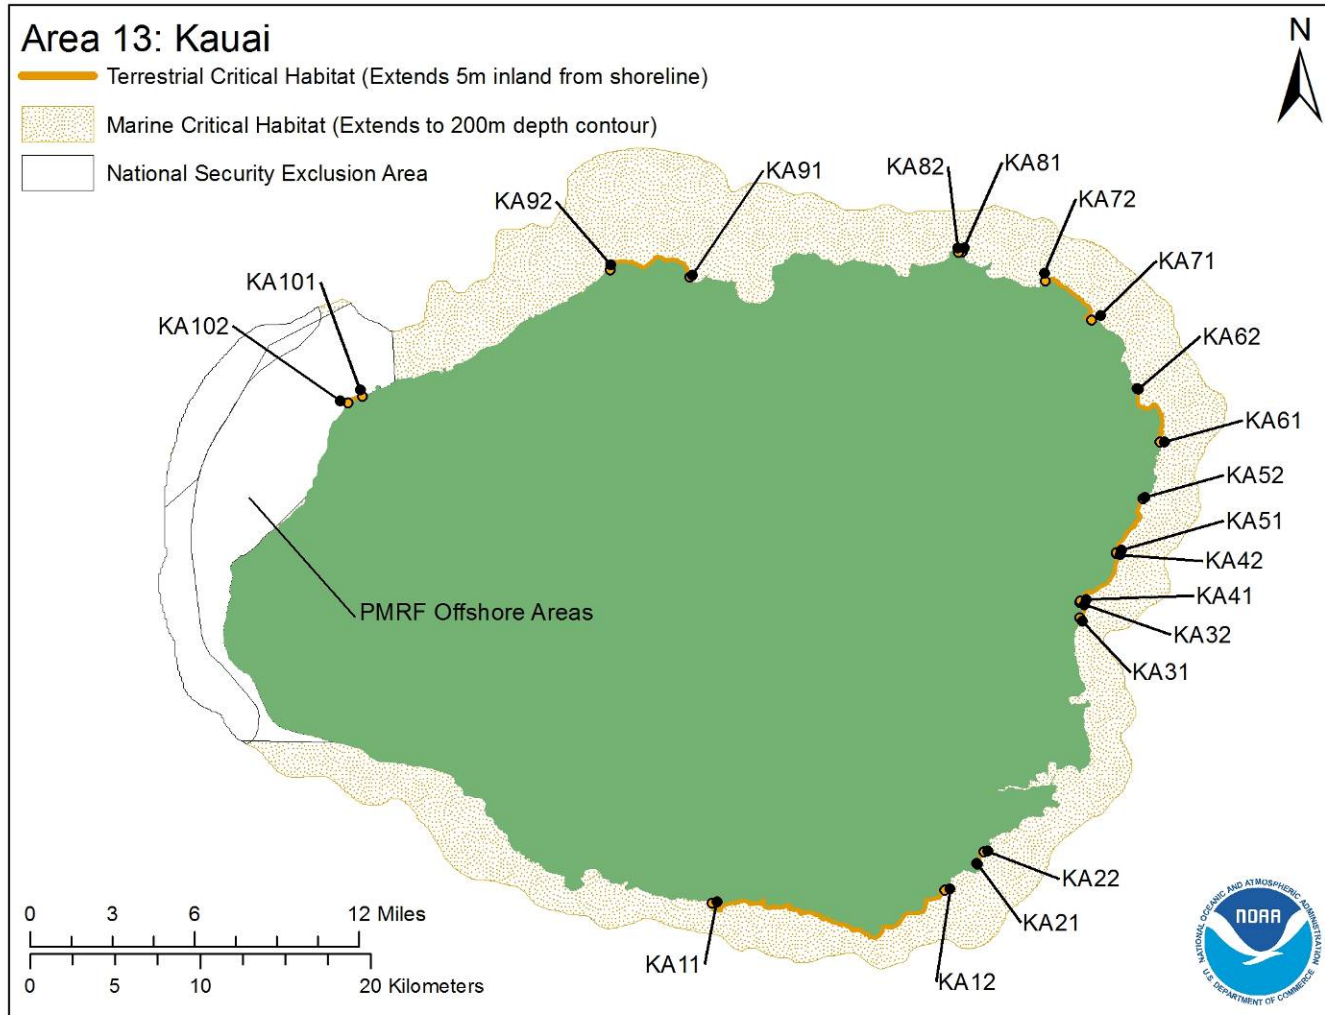

Hawaiian Monk Seal Critical Habitat: Area 1. Kure Atoll

Hawaiian Monk Seal Critical Habitat: Area 2. Midway Islands

Hawaiian Monk Seal Critical Habitat: Area 3. Pearl and Hermes Reef

Hawaiian Monk Seal Critical Habitat: Area 4. Lisianski Island

Hawaiian Monk Seal Critical Habitat: Area 16. Hawaii, West Hawaii

Appendix B. Hawaiian Monk Seal Critical Habitat Maps

Figure 1. Kure Atoll

Figure 2. Midway Islands

Appendix B. Hawaiian Monk Seal Critical Habitat Maps

Figure 7. Gardner Pinnacles

Figure 8. French Frigate Shoals

Appendix B. Hawaiian Monk Seal Critical Habitat Maps

Figure 9. Necker Island

Figure 10. Nihoa Island

Figure 11. Kaula Island

Figure 12. Niihau

Figure 13. Kauai

Figure 14. Oahu

Figure 15. Maui Nui, Molokai

Figure 16. Maui Nui, Lanai

Figure 17. Maui Nui, Maui and Kahoolawe

Appendix B. Hawaiian Monk Seal Critical Habitat Maps

Figure 18. Hawaii

Figure 19. Hawaii, West Hawaii