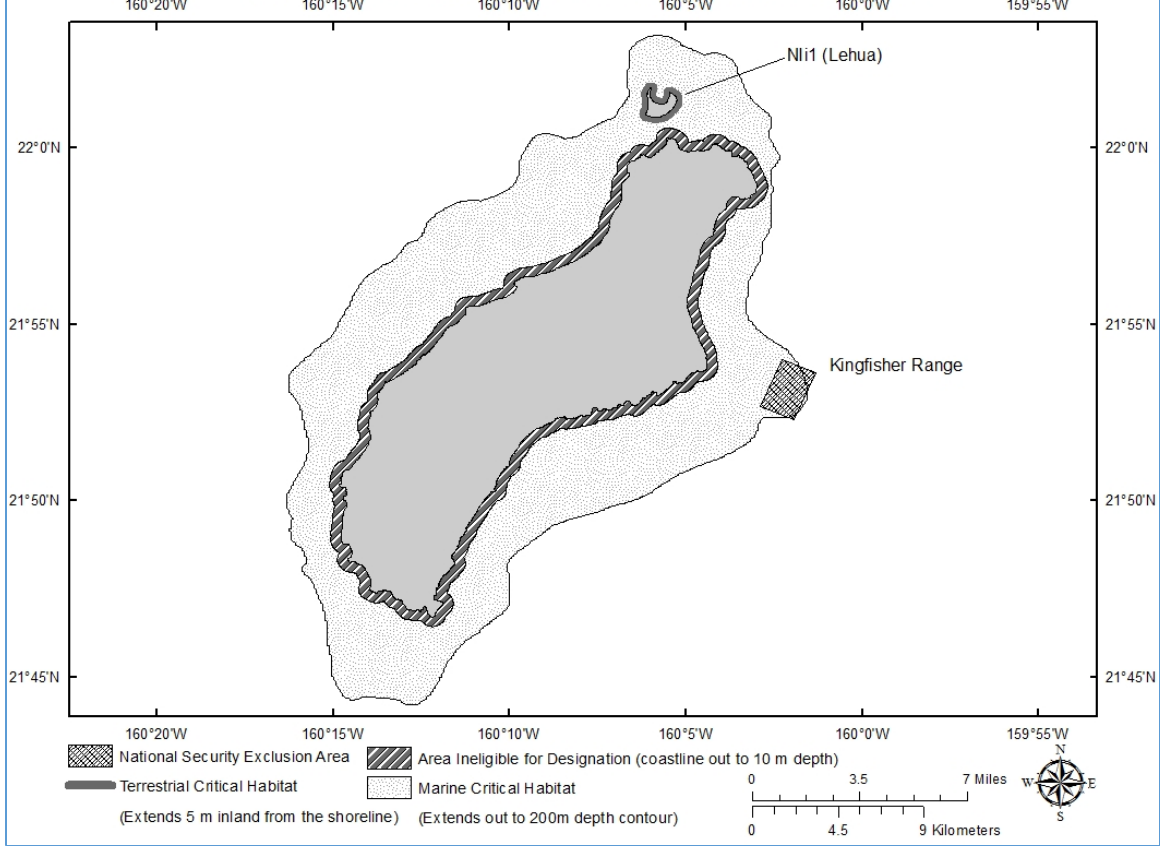

Hawaiian Monk Seal Critical Habitat: Area 5. Laysan Island

Hawaiian Monk Seal Critical Habitat: Area 6. Maro Reef

Hawaiian Monk Seal Critical Habitat: Area 7. Gardner Pinnacles

Hawaiian Monk Seal Critical Habitat: Area 8. French Frigate Shoals

Hawaiian Monk Seal Critical Habitat: Area 9. Necker Island

Hawaiian Monk Seal Critical Habitat: Area 10. Nihoa

Hawaiian Monk Seal Critical Habitat: Area 11. Kaula Island

Hawaiian Monk Seal Critical Habitat: Area 12. Niihau