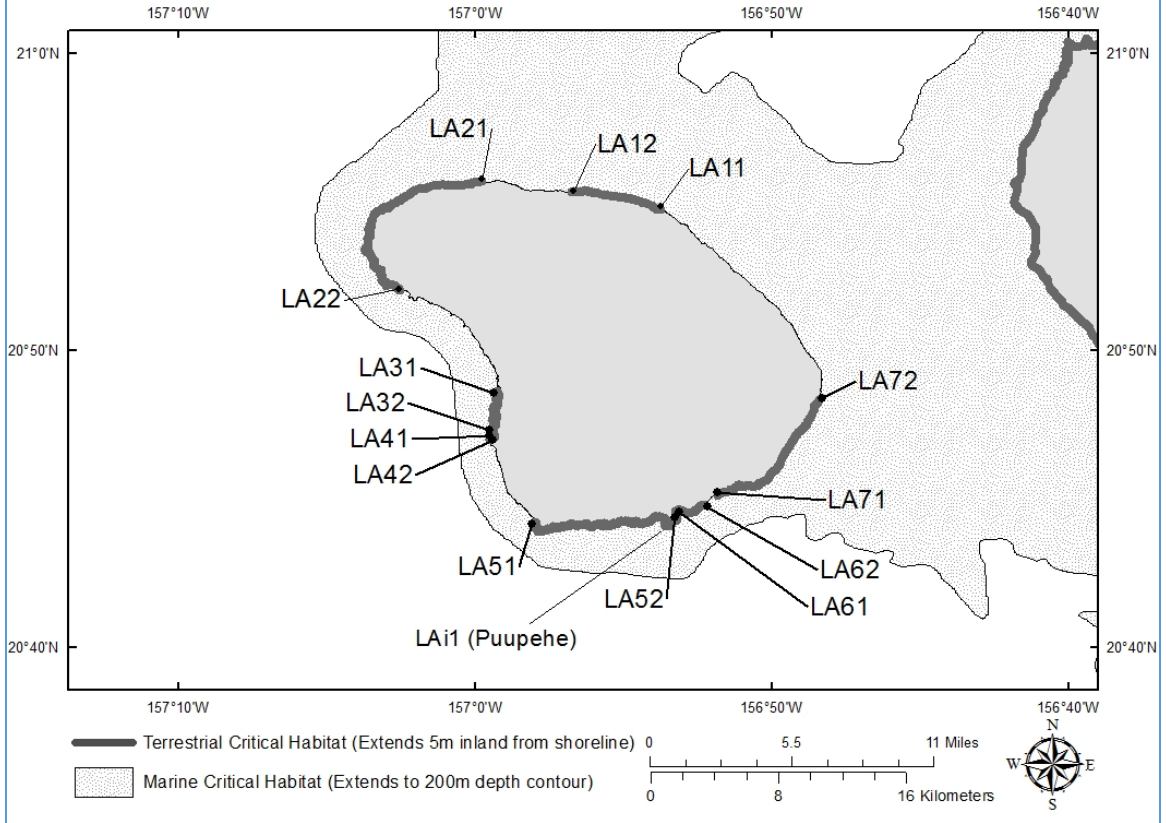

Hawaiian Monk Seal Critical Habitat: Area 15. Maui Nui, Lanai