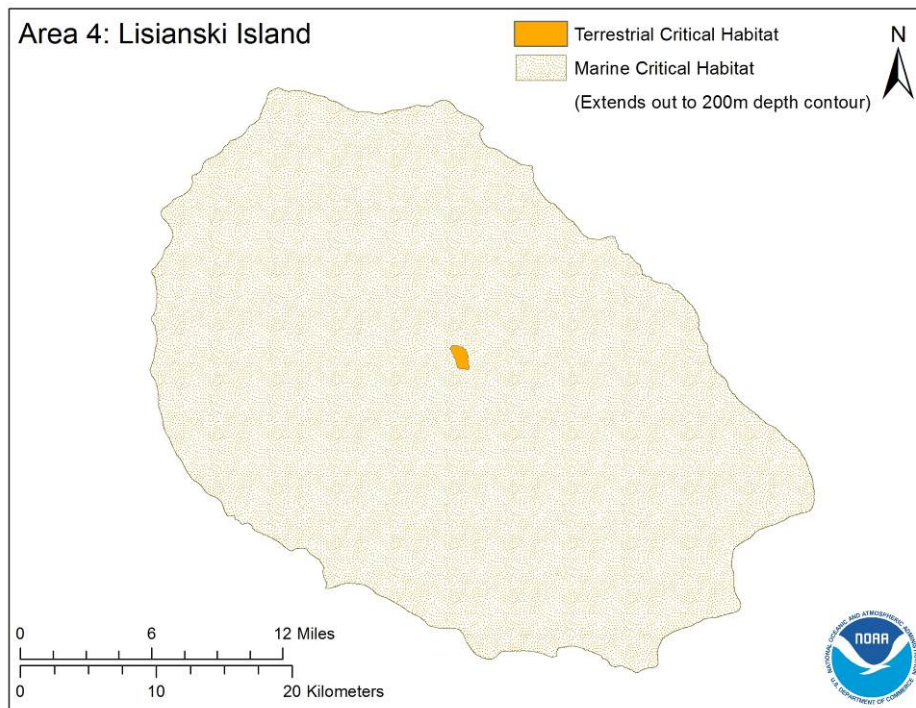

Hawaiian Monk Seal Critical Habitat: Area 16. Hawaii, West Hawaii

Appendix B. Hawaiian Monk Seal Critical Habitat Maps

Figure 1. Kure Atoll

Figure 2. Midway Islands

Appendix B. Hawaiian Monk Seal Critical Habitat Maps

Figure 3. Pearl and Hermes Reef

Figure 4. Lisianski Island

Appendix B. Hawaiian Monk Seal Critical Habitat Maps

Figure 5. Laysan Island

Figure 6. Maro Reef

Appendix B. Hawaiian Monk Seal Critical Habitat Maps