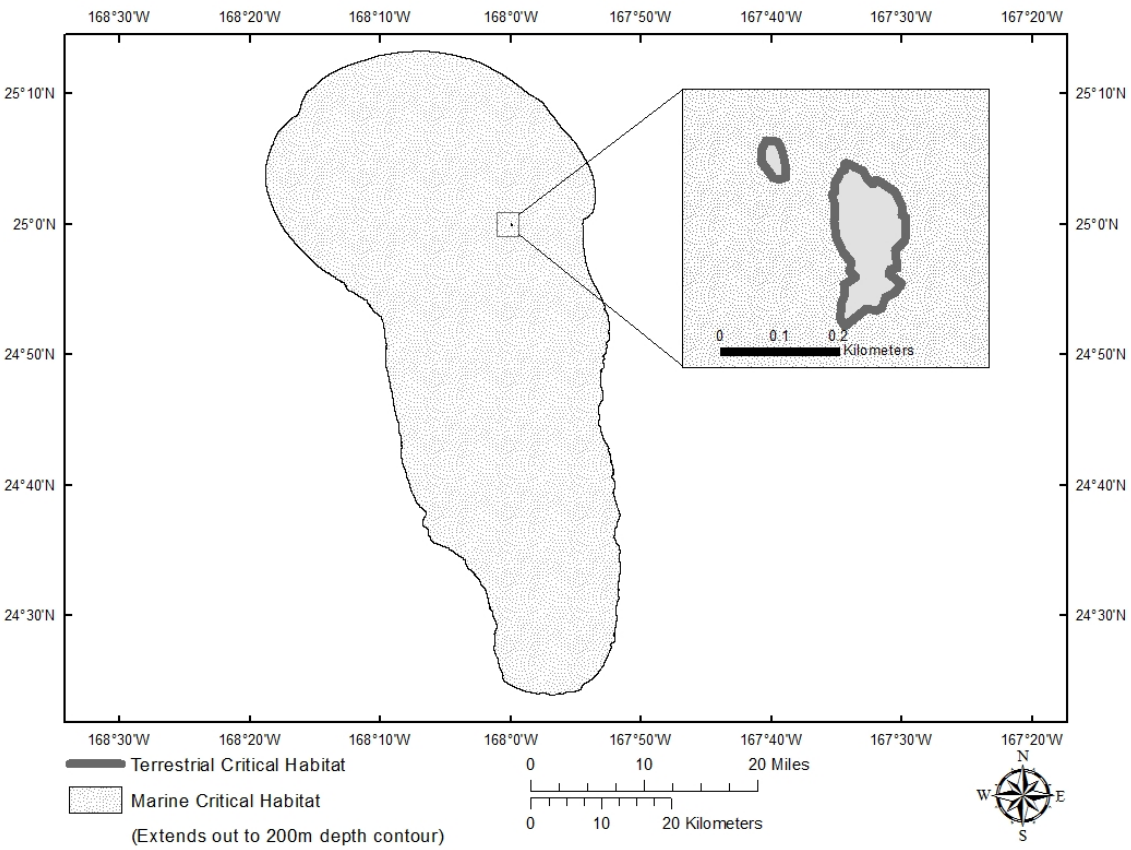

Hawaiian Monk Seal Critical Habitat: Area 1. Kure Atoll

Hawaiian Monk Seal Critical Habitat: Area 2. Midway Islands

Hawaiian Monk Seal Critical Habitat: Area 3. Pearl and Hermes Reef

Hawaiian Monk Seal Critical Habitat: Area 4. Lisianski Island

Hawaiian Monk Seal Critical Habitat: Area 5. Laysan Island

Hawaiian Monk Seal Critical Habitat: Area 6. Maro Reef

Hawaiian Monk Seal Critical Habitat: Area 7. Gardner Pinnacles

Hawaiian Monk Seal Critical Habitat: Area 8. French Frigate Shoals