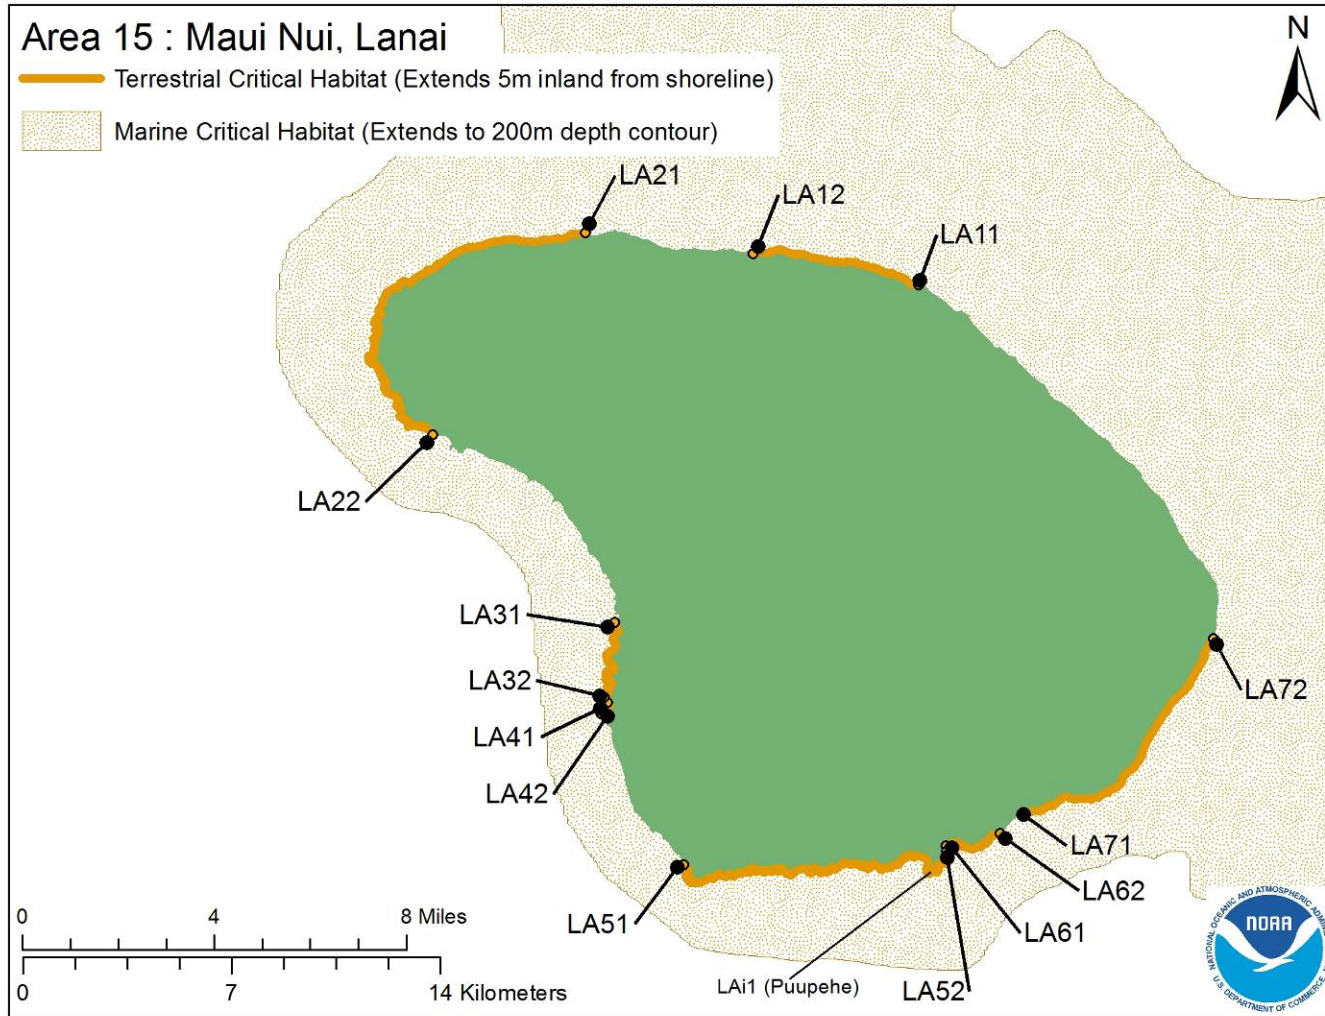

Hawaiian Monk Seal Critical Habitat: Area 1. Kure Atoll

Hawaiian Monk Seal Critical Habitat: Area 2. Midway Islands

Hawaiian Monk Seal Critical Habitat: Area 3. Pearl and Hermes Reef

Hawaiian Monk Seal Critical Habitat: Area 4. Lisianski Island

Hawaiian Monk Seal Critical Habitat: Area 5. Laysan Island

Hawaiian Monk Seal Critical Habitat: Area 6. Maro Reef

Hawaiian Monk Seal Critical Habitat: Area 7. Gardner Pinnacles

Hawaiian Monk Seal Critical Habitat: Area 8. French Frigate Shoals

Hawaiian Monk Seal Critical Habitat: Area 16. Hawaii, West Hawaii

Appendix B. Hawaiian Monk Seal Critical Habitat Maps

Figure 1. Kure Atoll

Figure 2. Midway Islands

Appendix B. Hawaiian Monk Seal Critical Habitat Maps

Figure 14. Oahu

Figure 15. Maui Nui, Molokai

Figure 16. Maui Nui, Lanai

Figure 17. Maui Nui, Maui and Kahoolawe

Appendix B. Hawaiian Monk Seal Critical Habitat Maps

Figure 18. Hawaii

Figure 19. Hawaii, West Hawaii