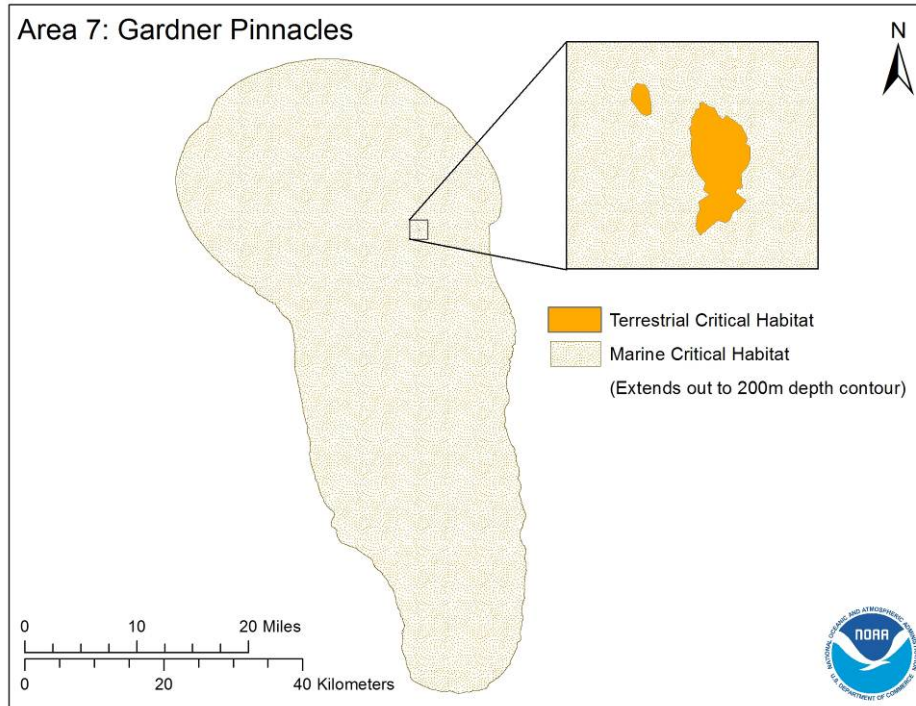

Hawaiian Monk Seal Critical Habitat: Area 16. Hawaii, West Hawaii

Appendix B. Hawaiian Monk Seal Critical Habitat Maps

Figure 1. Kure Atoll

Figure 2. Midway Islands

Appendix B. Hawaiian Monk Seal Critical Habitat Maps

Figure 3. Pearl and Hermes Reef

Figure 4. Lisianski Island

Appendix B. Hawaiian Monk Seal Critical Habitat Maps

Figure 5. Laysan Island

Figure 6. Maro Reef

Appendix B. Hawaiian Monk Seal Critical Habitat Maps