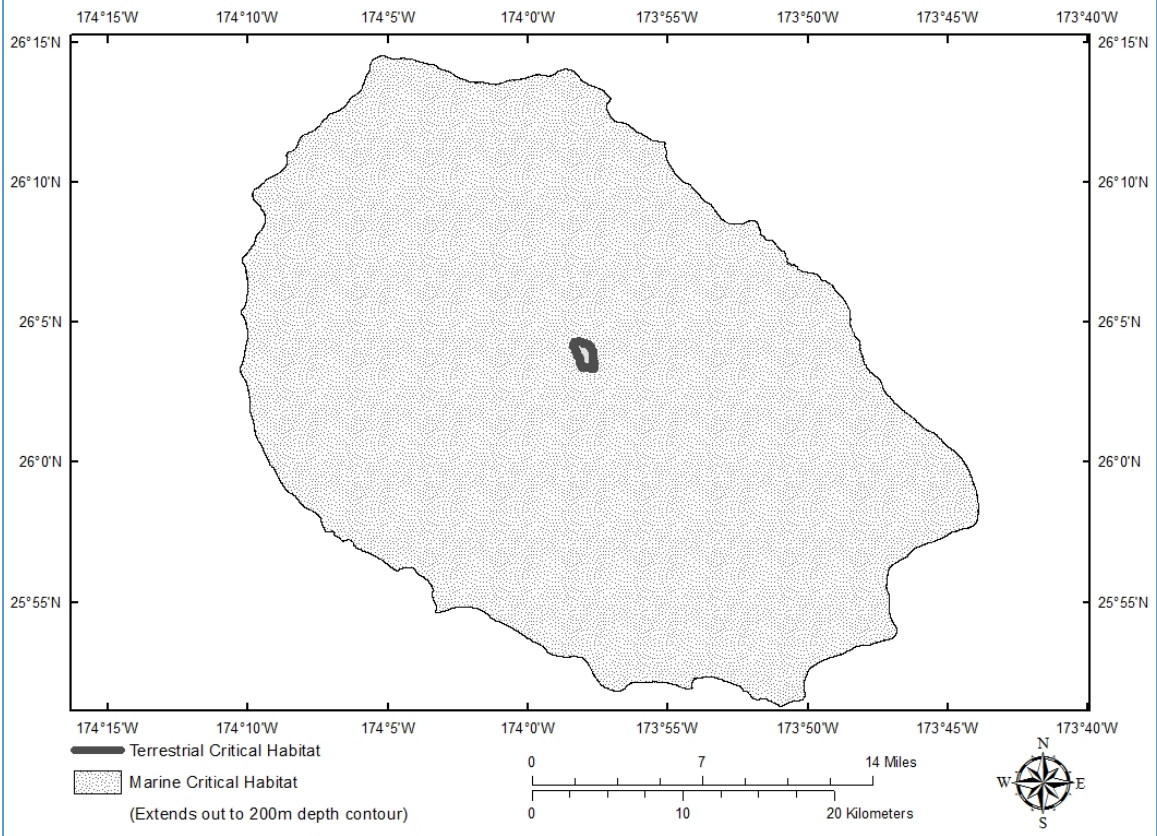

Hawaiian Monk Seal Critical Habitat: Area 1. Kure Atoll

Hawaiian Monk Seal Critical Habitat: Area 2. Midway Islands

Hawaiian Monk Seal Critical Habitat: Area 3. Pearl and Hermes Reef

Hawaiian Monk Seal Critical Habitat: Area 4. Lisianski Island

Hawaiian Monk Seal Critical Habitat: Area 5. Laysan Island

Hawaiian Monk Seal Critical Habitat: Area 6. Maro Reef

Hawaiian Monk Seal Critical Habitat: Area 7. Gardner Pinnacles

Hawaiian Monk Seal Critical Habitat: Area 8. French Frigate Shoals