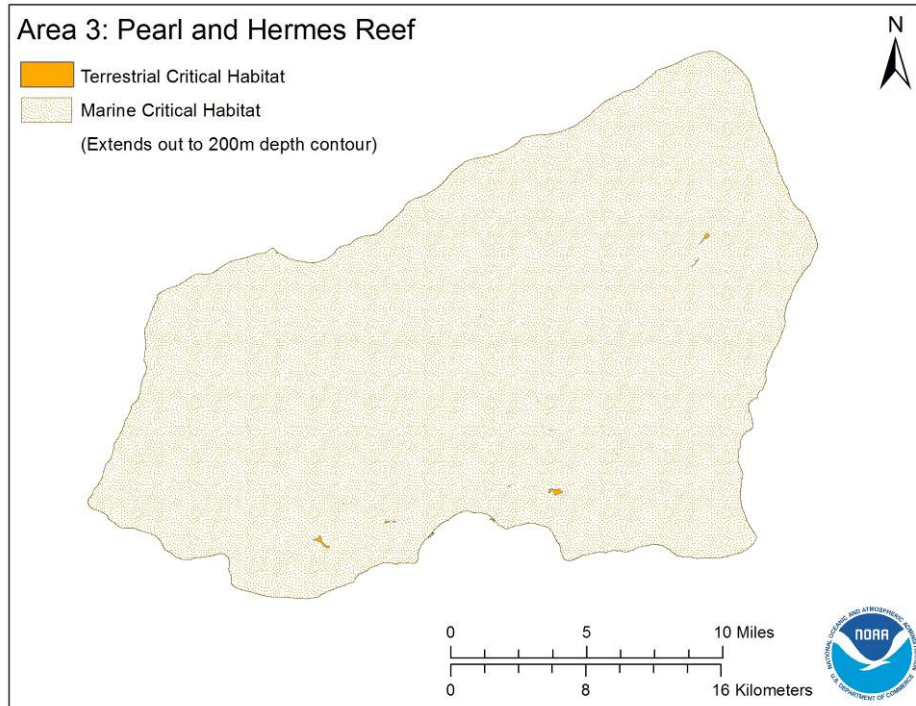

Hawaiian Monk Seal Critical Habitat: Area 16. Hawaii, West Hawaii

Appendix B. Hawaiian Monk Seal Critical Habitat Maps

Figure 1. Kure Atoll

Figure 2. Midway Islands

Appendix B. Hawaiian Monk Seal Critical Habitat Maps

Figure 3. Pearl and Hermes Reef

Figure 4. Lisianski Island

Appendix B. Hawaiian Monk Seal Critical Habitat Maps

Figure 5. Laysan Island

Figure 6. Maro Reef

Appendix B. Hawaiian Monk Seal Critical Habitat Maps