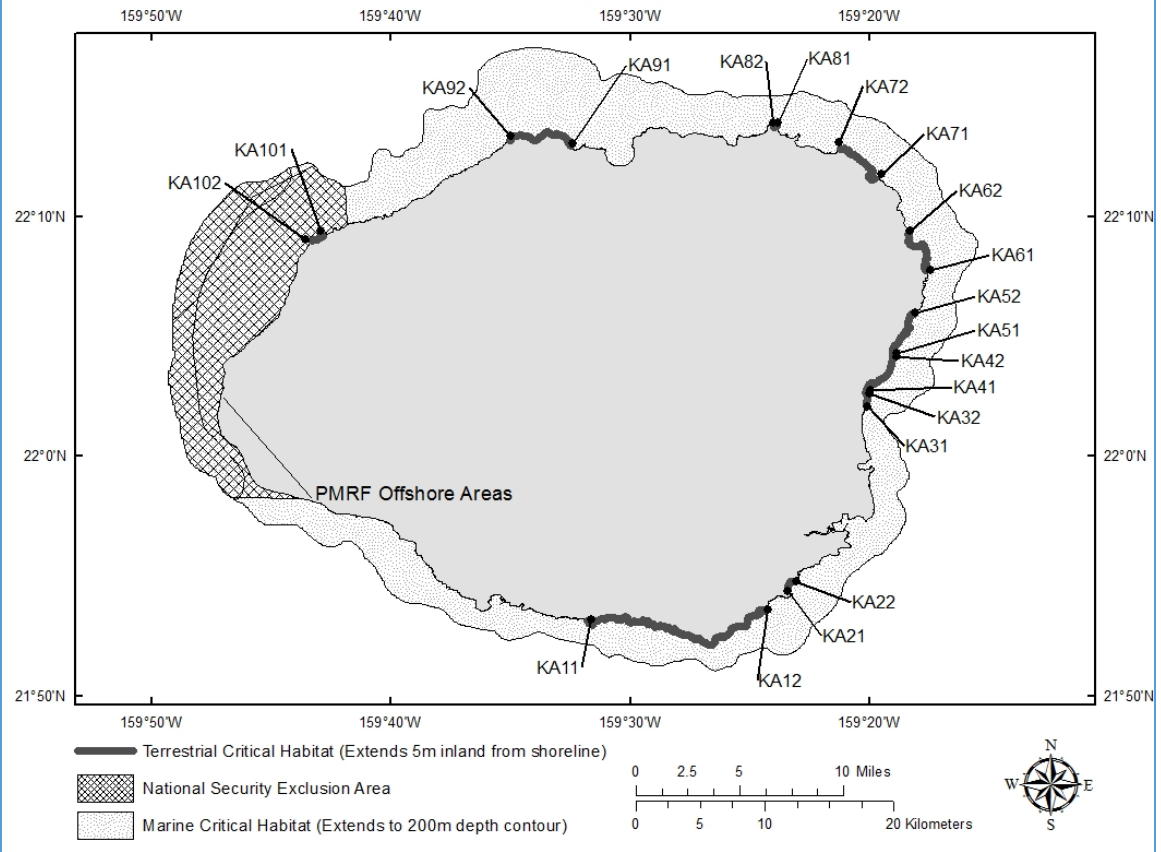

Hawaiian Monk Seal Critical Habitat: Area 13. Kauai