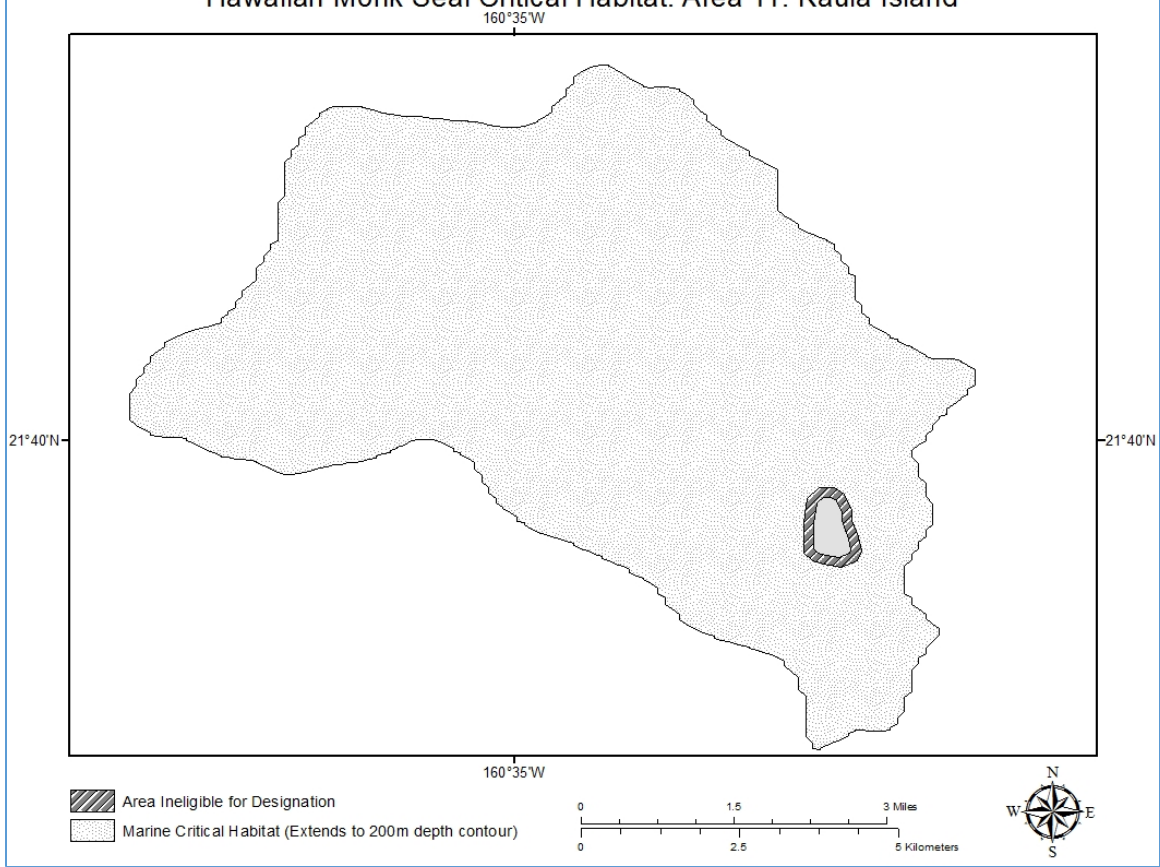

Hawaiian Monk Seal Critical Habitat: Area 1. Kure Atoll

Hawaiian Monk Seal Critical Habitat: Area 2. Midway Islands

Hawaiian Monk Seal Critical Habitat: Area 3. Pearl and Hermes Reef

Hawaiian Monk Seal Critical Habitat: Area 4. Lisianski Island

Hawaiian Monk Seal Critical Habitat: Area 5. Laysan Island

Hawaiian Monk Seal Critical Habitat: Area 6. Maro Reef

Hawaiian Monk Seal Critical Habitat: Area 7. Gardner Pinnacles

Hawaiian Monk Seal Critical Habitat: Area 8. French Frigate Shoals

Hawaiian Monk Seal Critical Habitat: Area 9. Necker Island

Hawaiian Monk Seal Critical Habitat: Area 10. Nihoa

Hawaiian Monk Seal Critical Habitat: Area 11. Kaula Island

Hawaiian Monk Seal Critical Habitat: Area 12. Niihau