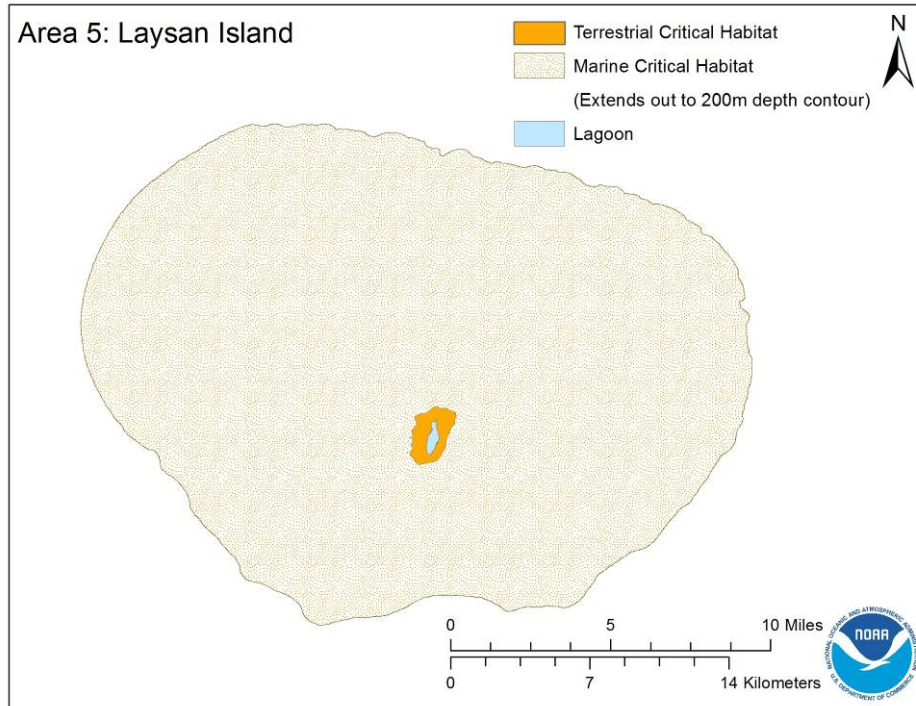

Hawaiian Monk Seal Critical Habitat: Area 16. Hawaii, West Hawaii

Appendix B. Hawaiian Monk Seal Critical Habitat Maps

Figure 1. Kure Atoll

Figure 2. Midway Islands

Appendix B. Hawaiian Monk Seal Critical Habitat Maps

Figure 3. Pearl and Hermes Reef

Figure 4. Lisianski Island

Appendix B. Hawaiian Monk Seal Critical Habitat Maps

Figure 5. Laysan Island

Figure 6. Maro Reef

Appendix B. Hawaiian Monk Seal Critical Habitat Maps