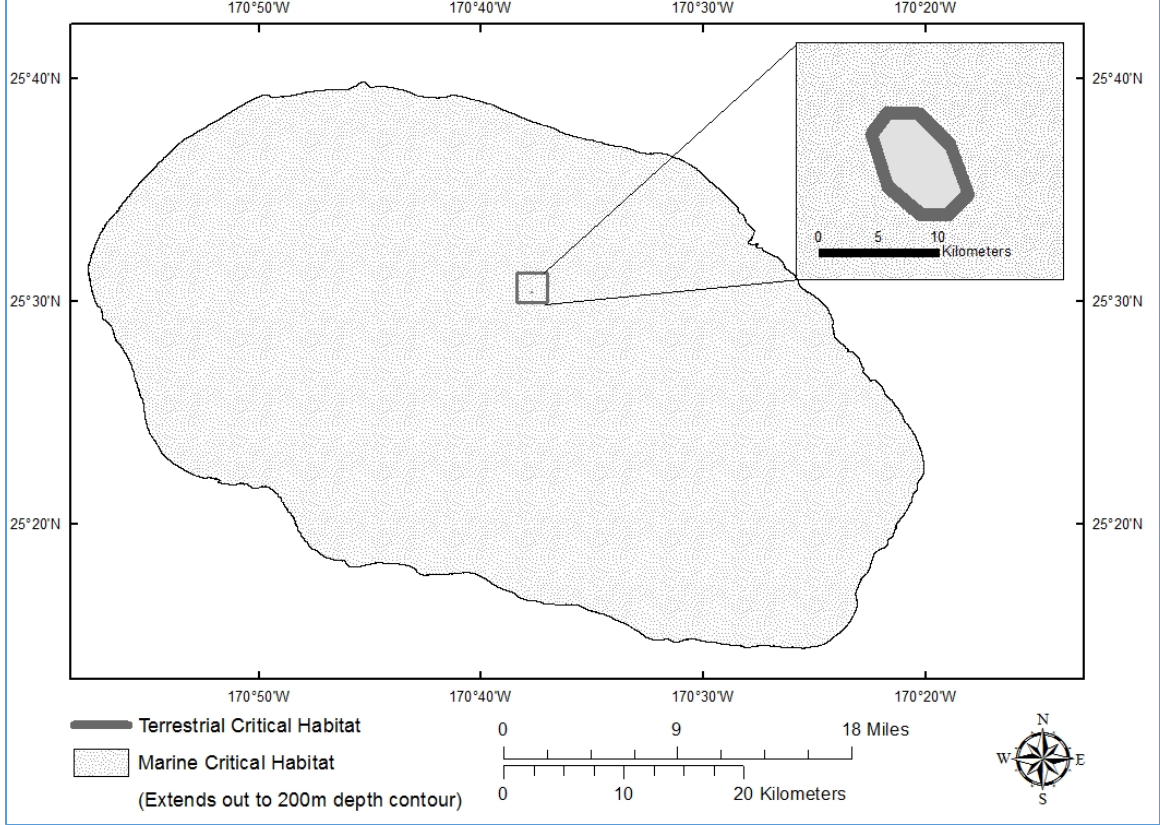

Hawaiian Monk Seal Critical Habitat: Area 1. Kure Atoll

Hawaiian Monk Seal Critical Habitat: Area 2. Midway Islands

Hawaiian Monk Seal Critical Habitat: Area 3. Pearl and Hermes Reef

Hawaiian Monk Seal Critical Habitat: Area 4. Lisianski Island

Hawaiian Monk Seal Critical Habitat: Area 5. Laysan Island

Hawaiian Monk Seal Critical Habitat: Area 6. Maro Reef

Hawaiian Monk Seal Critical Habitat: Area 7. Gardner Pinnacles

Hawaiian Monk Seal Critical Habitat: Area 8. French Frigate Shoals