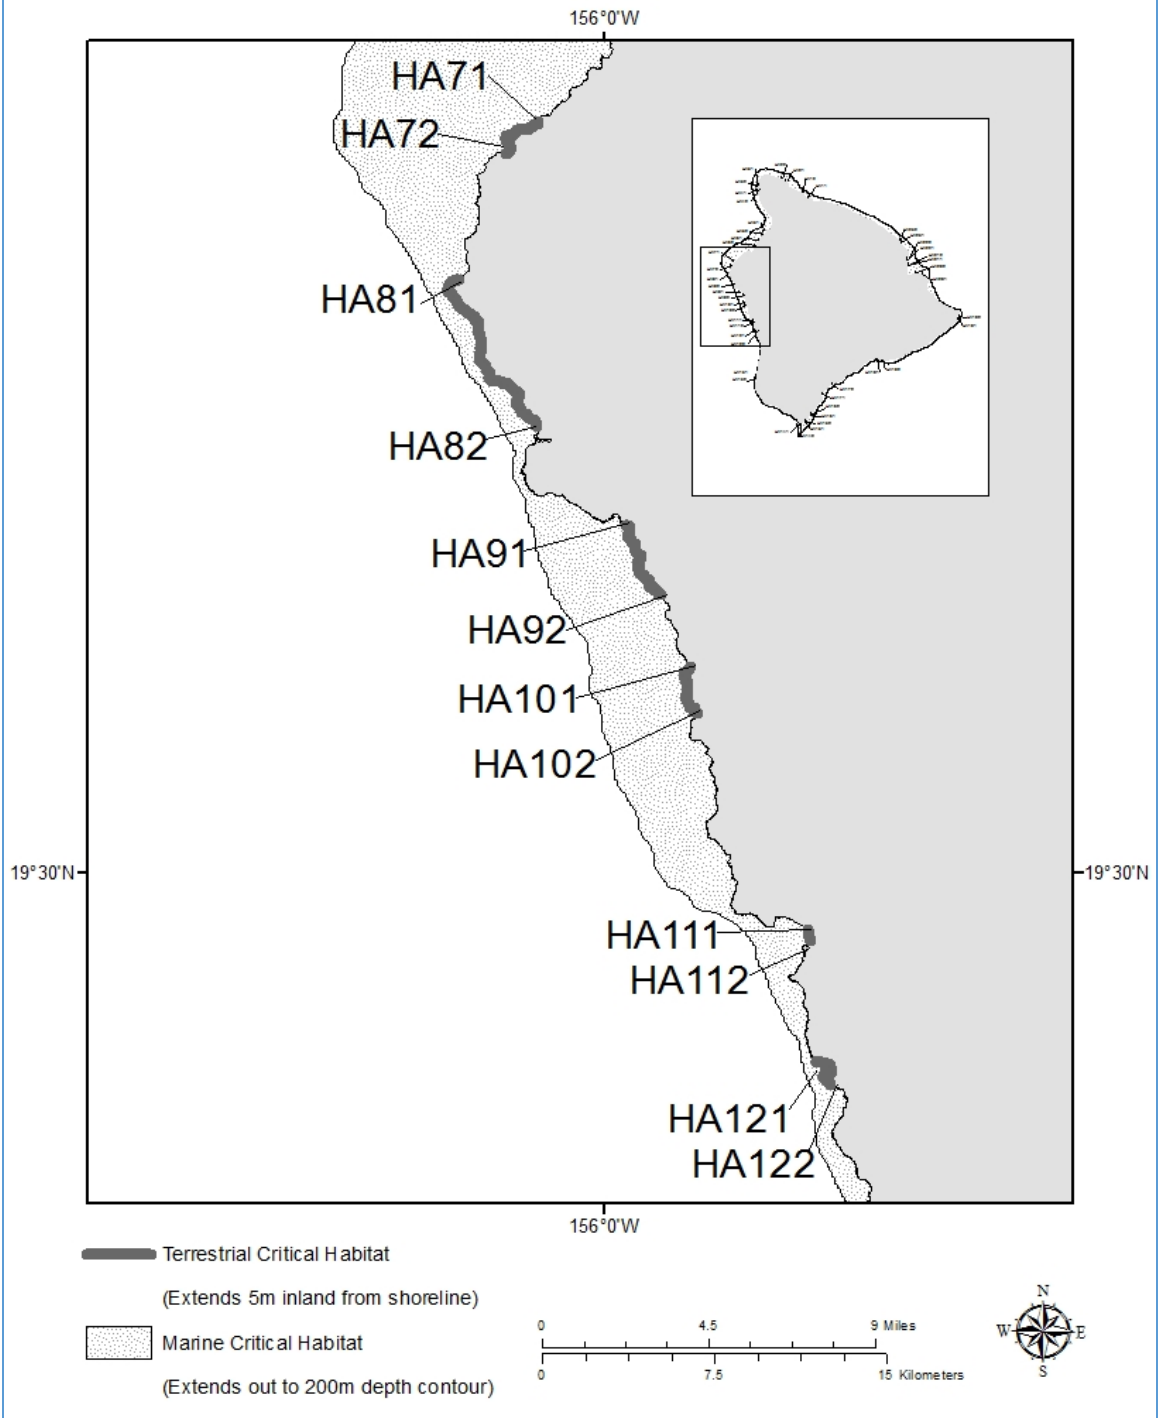

Hawaiian Monk Seal Critical Habitat: Area 1. Kure Atoll

Hawaiian Monk Seal Critical Habitat: Area 2. Midway Islands

Hawaiian Monk Seal Critical Habitat: Area 3. Pearl and Hermes Reef

Hawaiian Monk Seal Critical Habitat: Area 4. Lisianski Island

Hawaiian Monk Seal Critical Habitat: Area 5. Laysan Island

Hawaiian Monk Seal Critical Habitat: Area 6. Maro Reef

Hawaiian Monk Seal Critical Habitat: Area 7. Gardner Pinnacles

Hawaiian Monk Seal Critical Habitat: Area 8. French Frigate Shoals

Hawaiian Monk Seal Critical Habitat: Area 15. Maui Nui, Molokai

Hawaiian Monk Seal Critical Habitat: Area 15. Maui Nui, Lanai

Hawaiian Monk Seal Critical Habitat: Area 15. Maui Nui, Maui and Kahoolawe

Hawaiian Monk Seal Critical Habitat: Area 16. Hawaii

Hawaiian Monk Seal Critical Habitat: Area 16. Hawaii, West Hawaii

Appendix B. Hawaiian Monk Seal Critical Habitat Maps

Figure 1. Kure Atoll

Figure 2. Midway Islands

Appendix B. Hawaiian Monk Seal Critical Habitat Maps