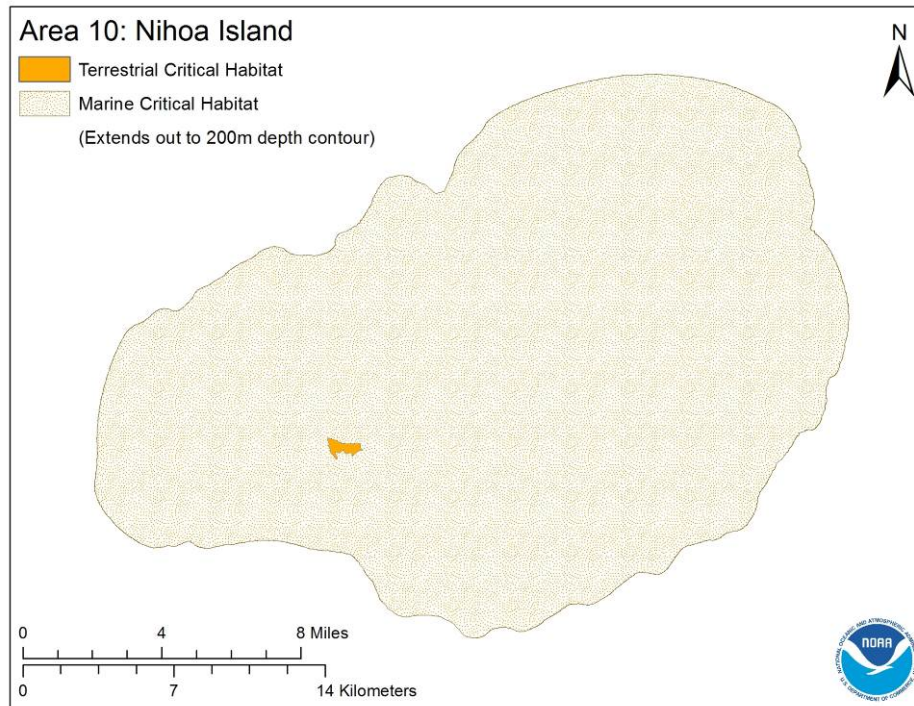

Hawaiian Monk Seal Critical Habitat: Area 1. Kure Atoll

Hawaiian Monk Seal Critical Habitat: Area 2. Midway Islands

Hawaiian Monk Seal Critical Habitat: Area 3. Pearl and Hermes Reef

Hawaiian Monk Seal Critical Habitat: Area 4. Lisianski Island

Figure 3. Pearl and Hermes Reef

Figure 4. Lisianski Island

Appendix B. Hawaiian Monk Seal Critical Habitat Maps

Figure 5. Laysan Island

Figure 6. Maro Reef

Appendix B. Hawaiian Monk Seal Critical Habitat Maps

Figure 7. Gardner Pinnacles

Figure 8. French Frigate Shoals

Appendix B. Hawaiian Monk Seal Critical Habitat Maps

Figure 9. Necker Island

Figure 10. Nihoa Island

Figure 11. Kaula Island

Figure 12. Niihau

Figure 13. Kauai

Figure 14. Oahu

Figure 15. Maui Nui, Molokai

Figure 16. Maui Nui, Lanai

Figure 17. Maui Nui, Maui and Kahoolawe

Appendix B. Hawaiian Monk Seal Critical Habitat Maps

Figure 18. Hawaii

Figure 19. Hawaii, West Hawaii