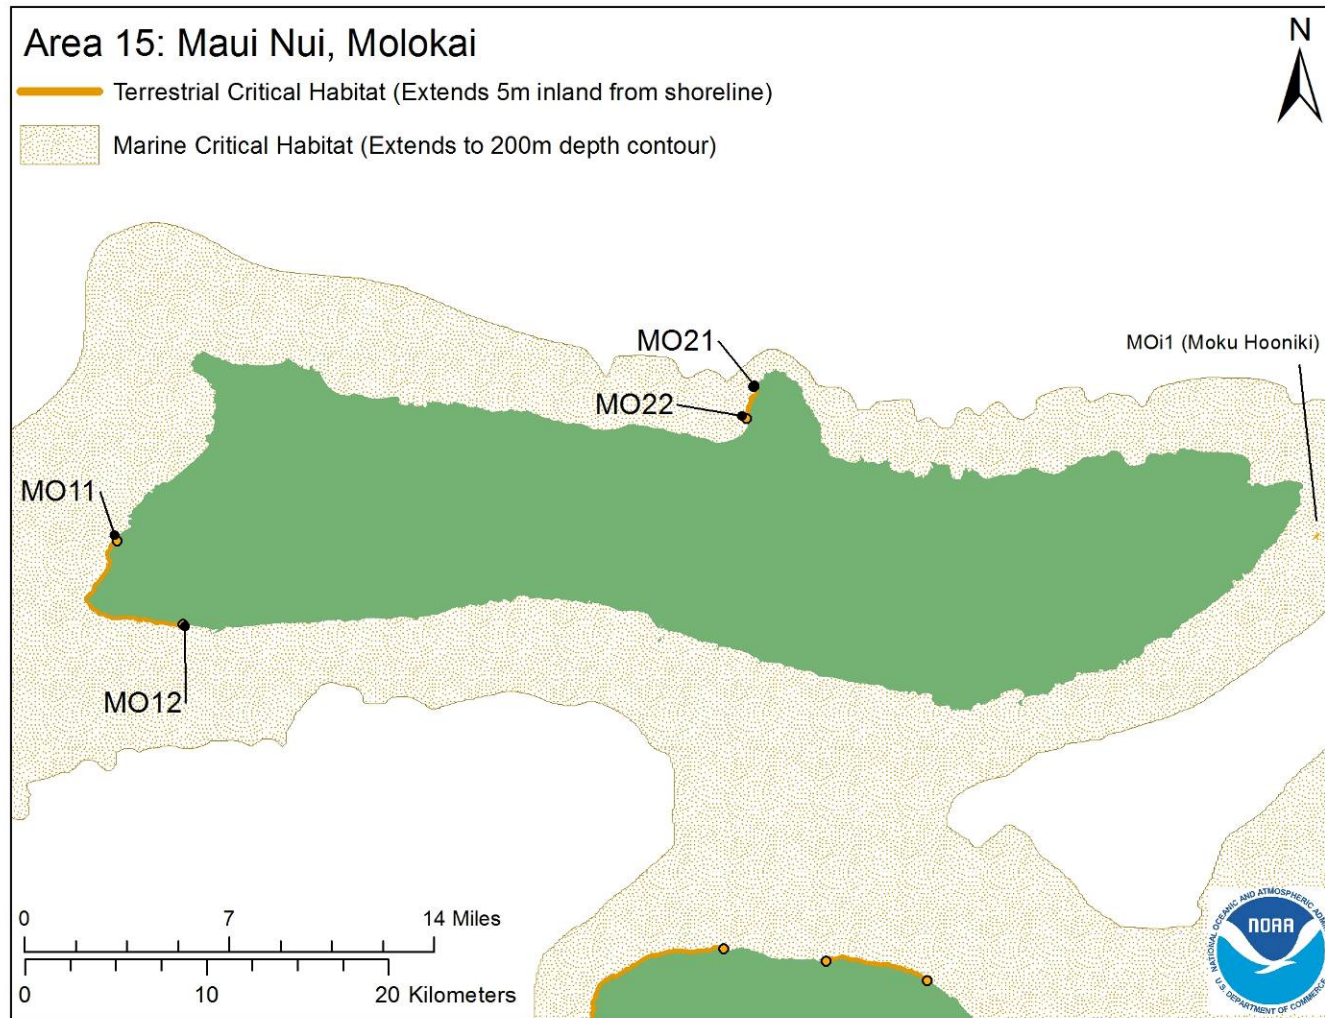

Hawaiian Monk Seal Critical Habitat: Area 1. Kure Atoll

Hawaiian Monk Seal Critical Habitat: Area 2. Midway Islands

Hawaiian Monk Seal Critical Habitat: Area 3. Pearl and Hermes Reef

Hawaiian Monk Seal Critical Habitat: Area 4. Lisianski Island

Hawaiian Monk Seal Critical Habitat: Area 5. Laysan Island

Hawaiian Monk Seal Critical Habitat: Area 6. Maro Reef

Hawaiian Monk Seal Critical Habitat: Area 7. Gardner Pinnacles

Hawaiian Monk Seal Critical Habitat: Area 8. French Frigate Shoals

Hawaiian Monk Seal Critical Habitat: Area 9. Necker Island

Hawaiian Monk Seal Critical Habitat: Area 10. Nihoa

Hawaiian Monk Seal Critical Habitat: Area 11. Kaula Island

Hawaiian Monk Seal Critical Habitat: Area 12. Niihau

Figure 14. Oahu

Figure 15. Maui Nui, Molokai

Figure 16. Maui Nui, Lanai

Figure 17. Maui Nui, Maui and Kahoolawe

Appendix B. Hawaiian Monk Seal Critical Habitat Maps

Figure 18. Hawaii

Figure 19. Hawaii, West Hawaii