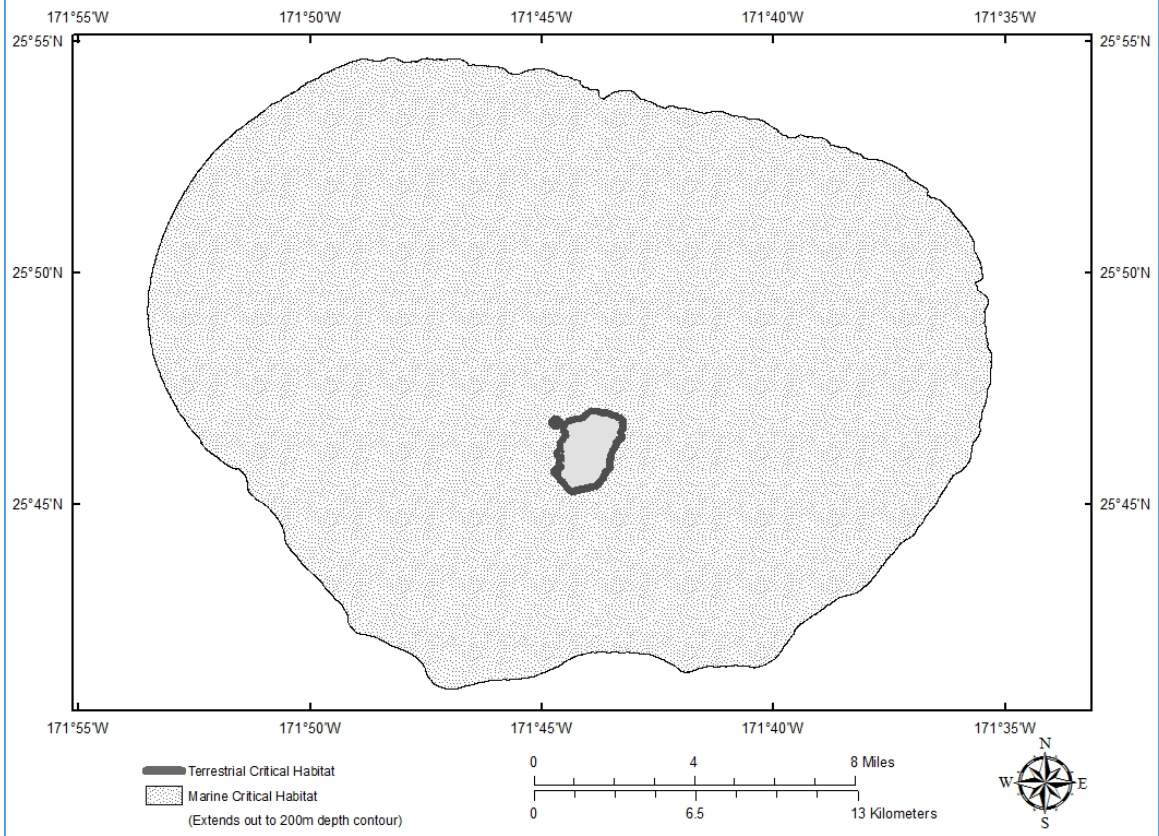

Hawaiian Monk Seal Critical Habitat: Area 1. Kure Atoll

Hawaiian Monk Seal Critical Habitat: Area 2. Midway Islands

Hawaiian Monk Seal Critical Habitat: Area 3. Pearl and Hermes Reef

Hawaiian Monk Seal Critical Habitat: Area 4. Lisianski Island

Hawaiian Monk Seal Critical Habitat: Area 5. Laysan Island

Hawaiian Monk Seal Critical Habitat: Area 6. Maro Reef

Hawaiian Monk Seal Critical Habitat: Area 7. Gardner Pinnacles

Hawaiian Monk Seal Critical Habitat: Area 8. French Frigate Shoals