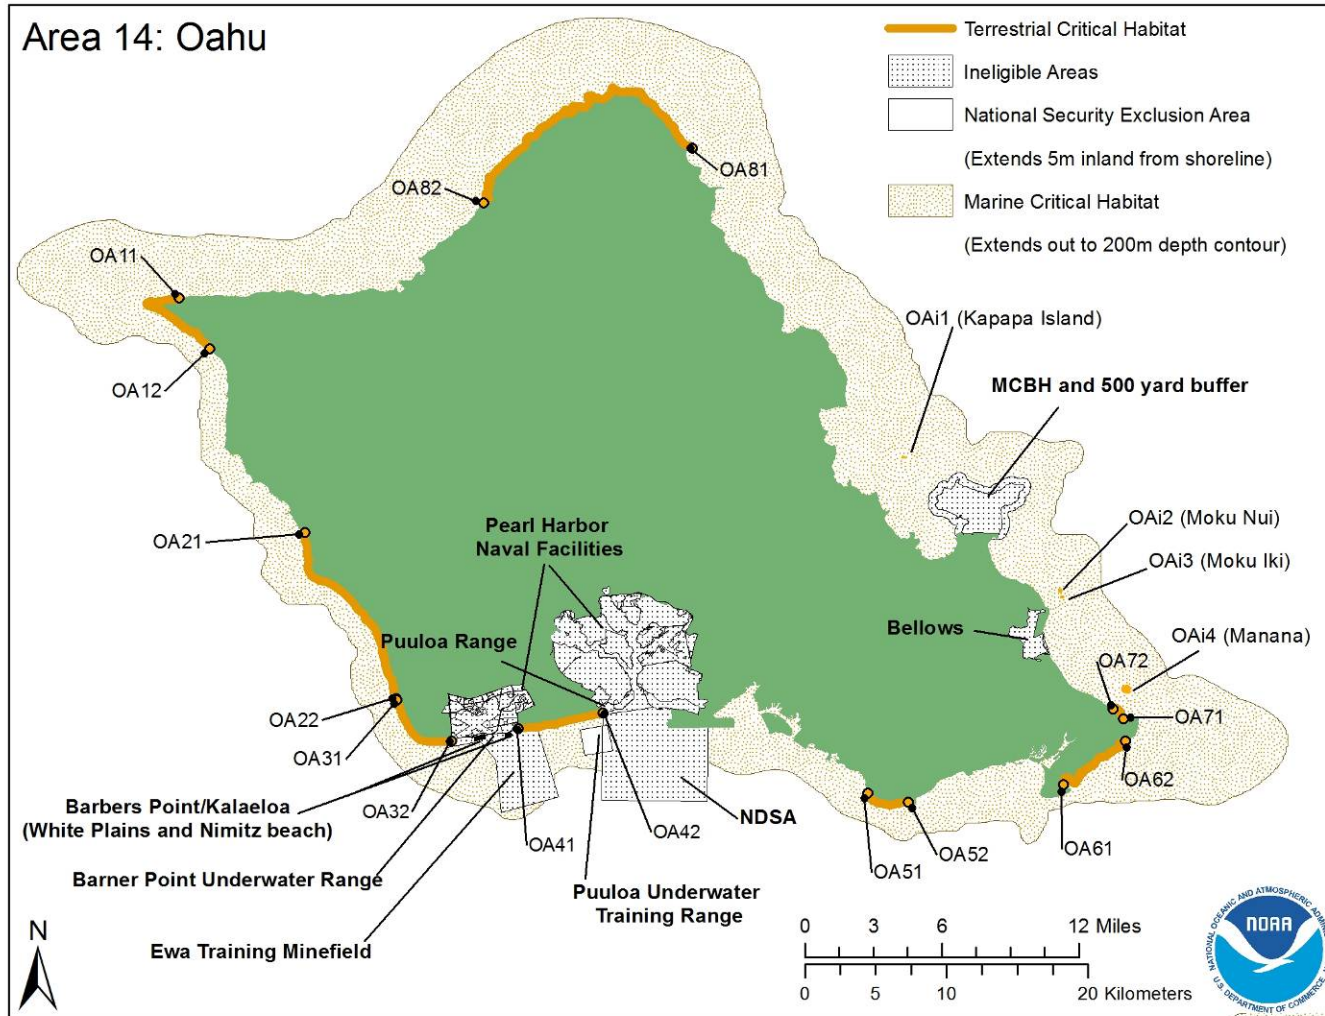

Hawaiian Monk Seal Critical Habitat: Area 16. Hawaii, West Hawaii

Appendix B. Hawaiian Monk Seal Critical Habitat Maps

Figure 1. Kure Atoll

Figure 2. Midway Islands

Appendix B. Hawaiian Monk Seal Critical Habitat Maps

Figure 3. Pearl and Hermes Reef

Figure 4. Lisianski Island

Appendix B. Hawaiian Monk Seal Critical Habitat Maps

Figure 5. Laysan Island

Figure 6. Maro Reef

Appendix B. Hawaiian Monk Seal Critical Habitat Maps

Figure 7. Gardner Pinnacles

Figure 8. French Frigate Shoals

Appendix B. Hawaiian Monk Seal Critical Habitat Maps

Figure 9. Necker Island

Figure 10. Nihoa Island

Figure 11. Kaula Island

Figure 12. Niihau

Figure 13. Kauai

Figure 14. Oahu

Figure 15. Maui Nui, Molokai

Figure 16. Maui Nui, Lanai

Figure 17. Maui Nui, Maui and Kahoolawe

Appendix B. Hawaiian Monk Seal Critical Habitat Maps

Figure 18. Hawaii

Figure 19. Hawaii, West Hawaii