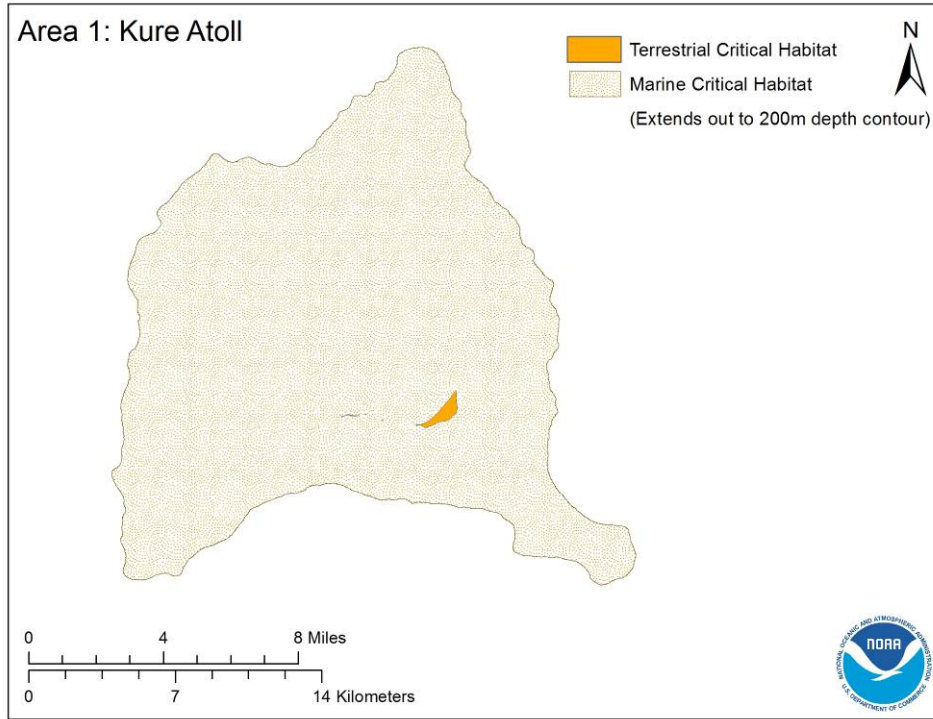

Hawaiian Monk Seal Critical Habitat: Area 16. Hawaii, West Hawaii

Appendix B. Hawaiian Monk Seal Critical Habitat Maps

Figure 1. Kure Atoll

Figure 2. Midway Islands

Appendix B. Hawaiian Monk Seal Critical Habitat Maps