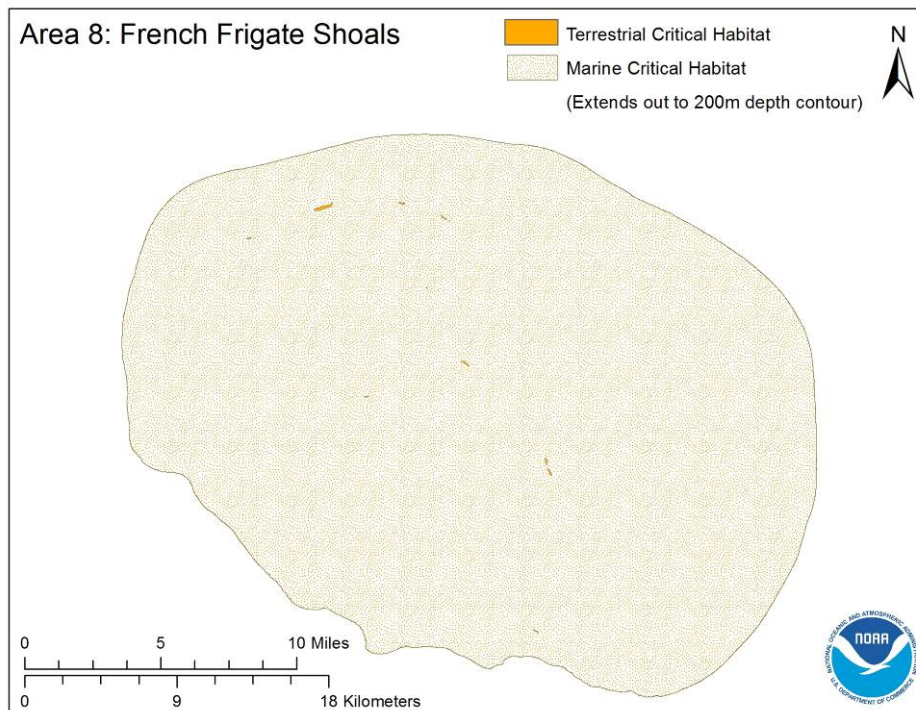

Hawaiian Monk Seal Critical Habitat: Area 16. Hawaii, West Hawaii

Appendix B. Hawaiian Monk Seal Critical Habitat Maps

Figure 1. Kure Atoll

Figure 2. Midway Islands

Appendix B. Hawaiian Monk Seal Critical Habitat Maps

Figure 3. Pearl and Hermes Reef

Figure 4. Lisianski Island

Appendix B. Hawaiian Monk Seal Critical Habitat Maps

Figure 5. Laysan Island

Figure 6. Maro Reef

Appendix B. Hawaiian Monk Seal Critical Habitat Maps

Figure 7. Gardner Pinnacles

Figure 8. French Frigate Shoals

Appendix B. Hawaiian Monk Seal Critical Habitat Maps

Figure 9. Necker Island

Figure 10. Nihoa Island

Figure 11. Kaula Island

Figure 12. Niihau

Figure 13. Kauai

Figure 14. Oahu

Figure 15. Maui Nui, Molokai

Figure 16. Maui Nui, Lanai

Figure 17. Maui Nui, Maui and Kahoolawe

Appendix B. Hawaiian Monk Seal Critical Habitat Maps

Figure 18. Hawaii

Figure 19. Hawaii, West Hawaii