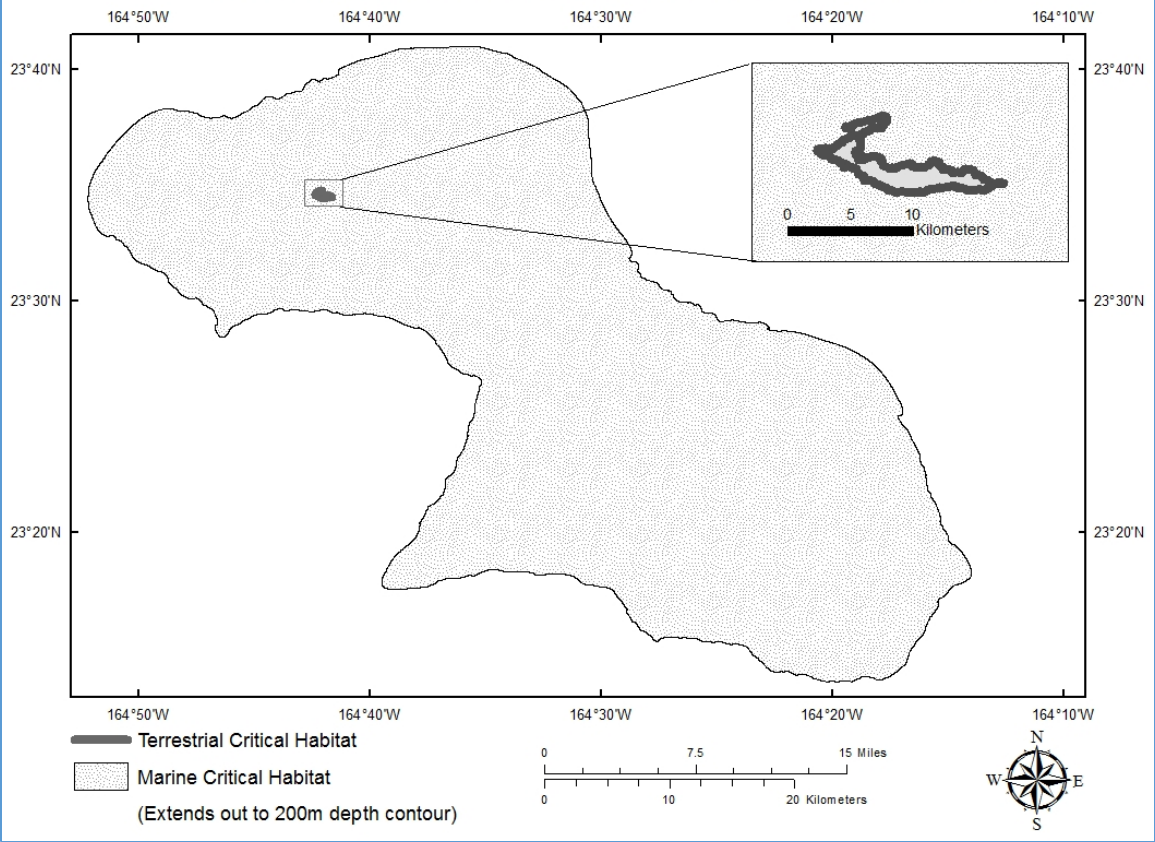

Hawaiian Monk Seal Critical Habitat: Area 9. Necker Island