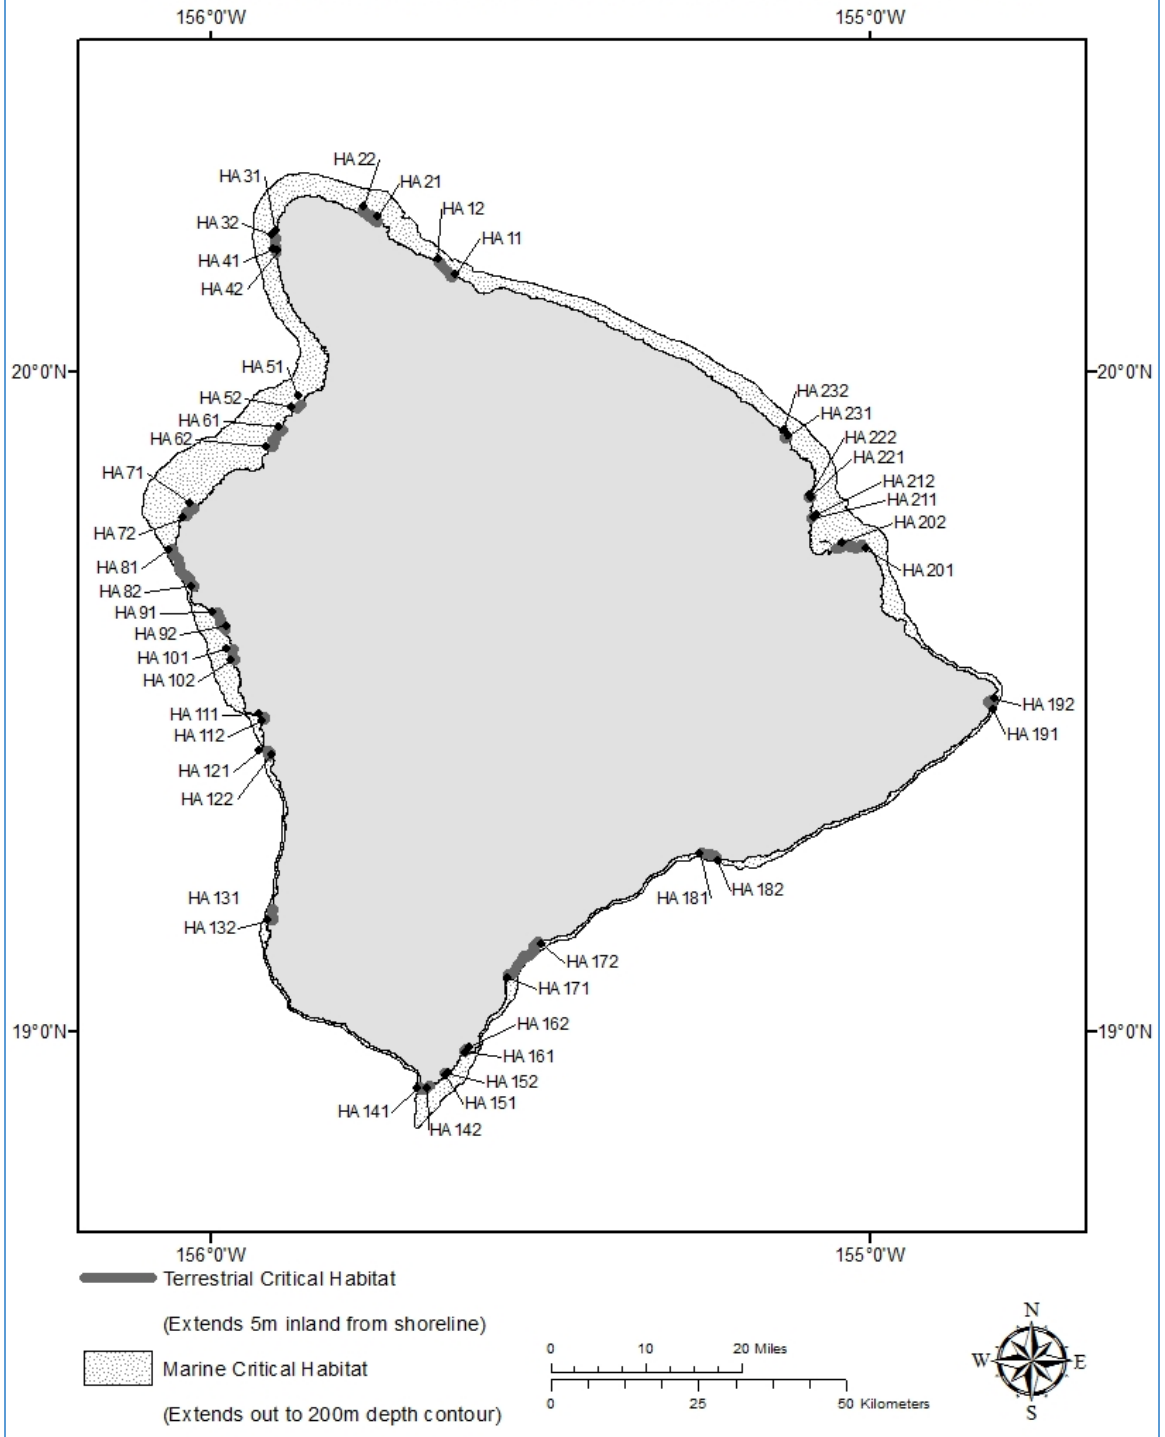

Hawaiian Monk Seal Critical Habitat: Area 1. Kure Atoll

Hawaiian Monk Seal Critical Habitat: Area 2. Midway Islands

Hawaiian Monk Seal Critical Habitat: Area 3. Pearl and Hermes Reef

Hawaiian Monk Seal Critical Habitat: Area 4. Lisianski Island

Hawaiian Monk Seal Critical Habitat: Area 5. Laysan Island

Hawaiian Monk Seal Critical Habitat: Area 6. Maro Reef

Hawaiian Monk Seal Critical Habitat: Area 7. Gardner Pinnacles

Hawaiian Monk Seal Critical Habitat: Area 8. French Frigate Shoals

Hawaiian Monk Seal Critical Habitat: Area 15. Maui Nui, Molokai

Hawaiian Monk Seal Critical Habitat: Area 15. Maui Nui, Lanai

Hawaiian Monk Seal Critical Habitat: Area 15. Maui Nui, Maui and Kahoolawe

Hawaiian Monk Seal Critical Habitat: Area 16. Hawaii

Hawaiian Monk Seal Critical Habitat: Area 16. Hawaii, West Hawaii

Appendix B. Hawaiian Monk Seal Critical Habitat Maps

Figure 1. Kure Atoll

Figure 2. Midway Islands

Appendix B. Hawaiian Monk Seal Critical Habitat Maps