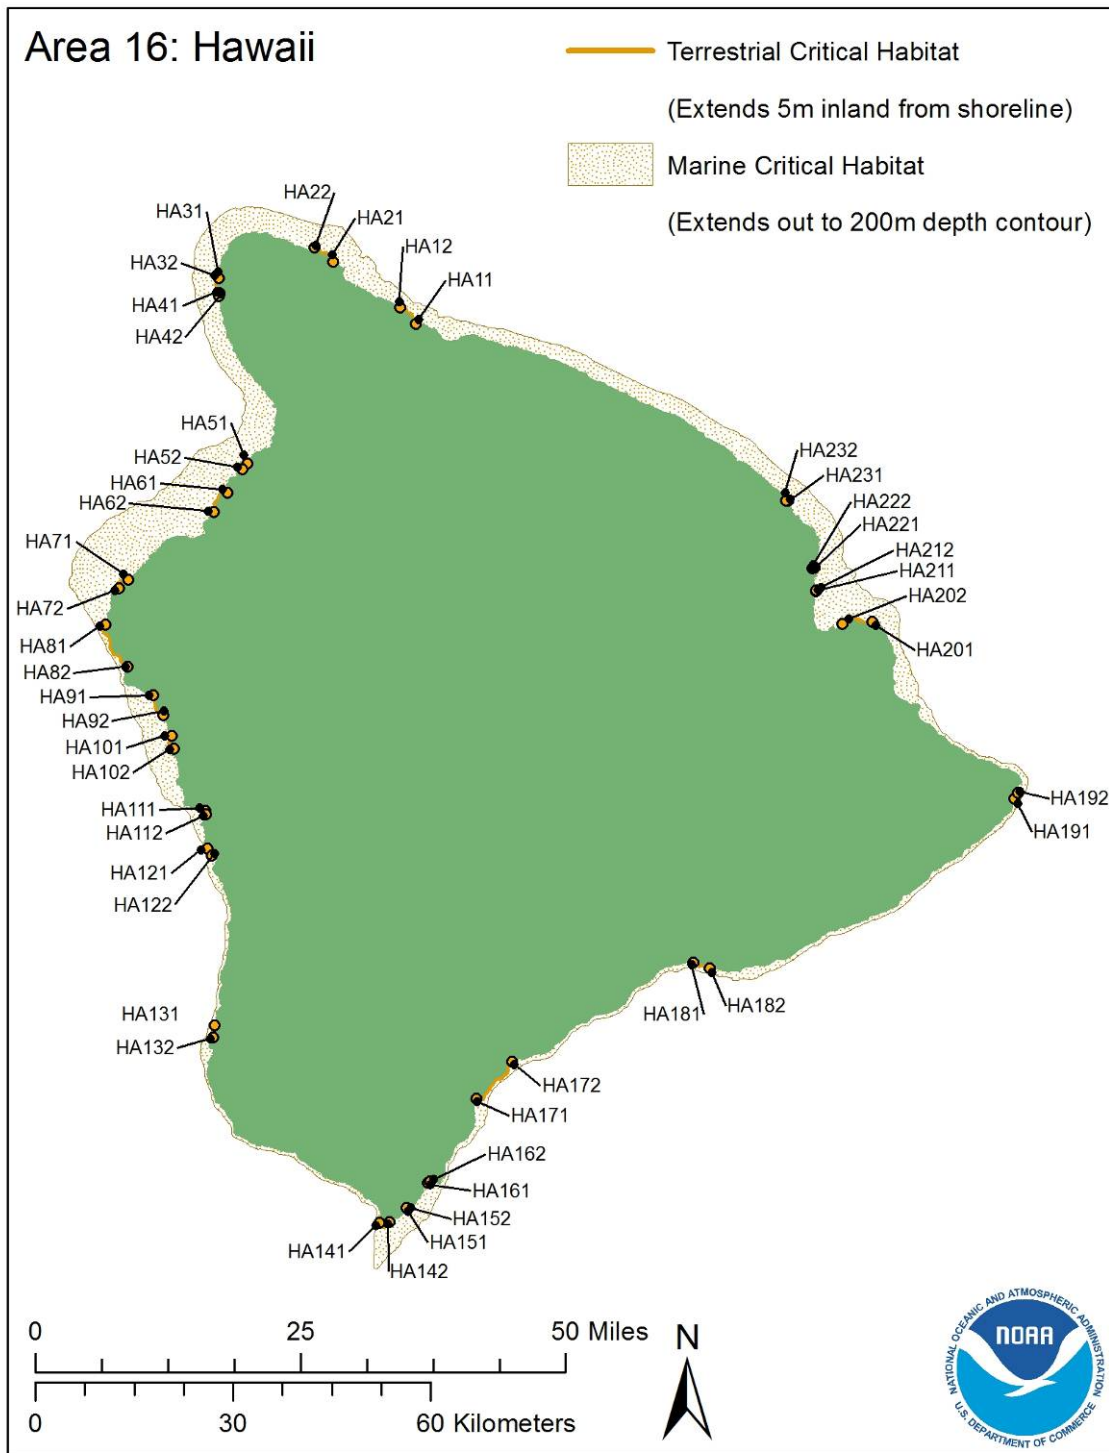

Hawaiian Monk Seal Critical Habitat: Area 1. Kure Atoll

Hawaiian Monk Seal Critical Habitat: Area 2. Midway Islands

Hawaiian Monk Seal Critical Habitat: Area 3. Pearl and Hermes Reef

Hawaiian Monk Seal Critical Habitat: Area 4. Lisianski Island

Hawaiian Monk Seal Critical Habitat: Area 5. Laysan Island

Hawaiian Monk Seal Critical Habitat: Area 6. Maro Reef

Hawaiian Monk Seal Critical Habitat: Area 7. Gardner Pinnacles

Hawaiian Monk Seal Critical Habitat: Area 8. French Frigate Shoals

Hawaiian Monk Seal Critical Habitat: Area 9. Necker Island

Hawaiian Monk Seal Critical Habitat: Area 10. Nihoa

Hawaiian Monk Seal Critical Habitat: Area 11. Kaula Island

Hawaiian Monk Seal Critical Habitat: Area 12. Niihau

Figure 14. Oahu

Figure 15. Maui Nui, Molokai

Figure 16. Maui Nui, Lanai

Figure 17. Maui Nui, Maui and Kahoolawe

Appendix B. Hawaiian Monk Seal Critical Habitat Maps

Figure 18. Hawaii

Figure 19. Hawaii, West Hawaii