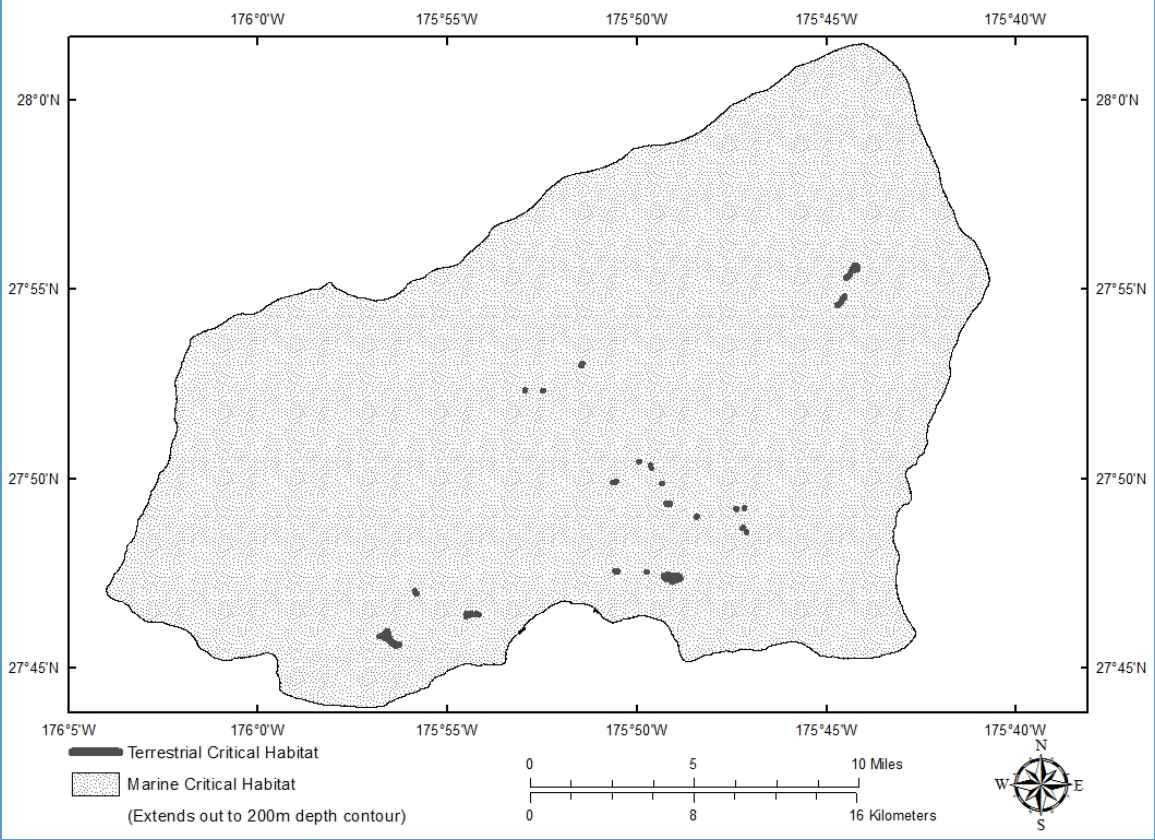

Hawaiian Monk Seal Critical Habitat: Area 1. Kure Atoll

Hawaiian Monk Seal Critical Habitat: Area 2. Midway Islands

Hawaiian Monk Seal Critical Habitat: Area 3. Pearl and Hermes Reef

Hawaiian Monk Seal Critical Habitat: Area 4. Lisianski Island

Hawaiian Monk Seal Critical Habitat: Area 5. Laysan Island

Hawaiian Monk Seal Critical Habitat: Area 6. Maro Reef

Hawaiian Monk Seal Critical Habitat: Area 7. Gardner Pinnacles

Hawaiian Monk Seal Critical Habitat: Area 8. French Frigate Shoals