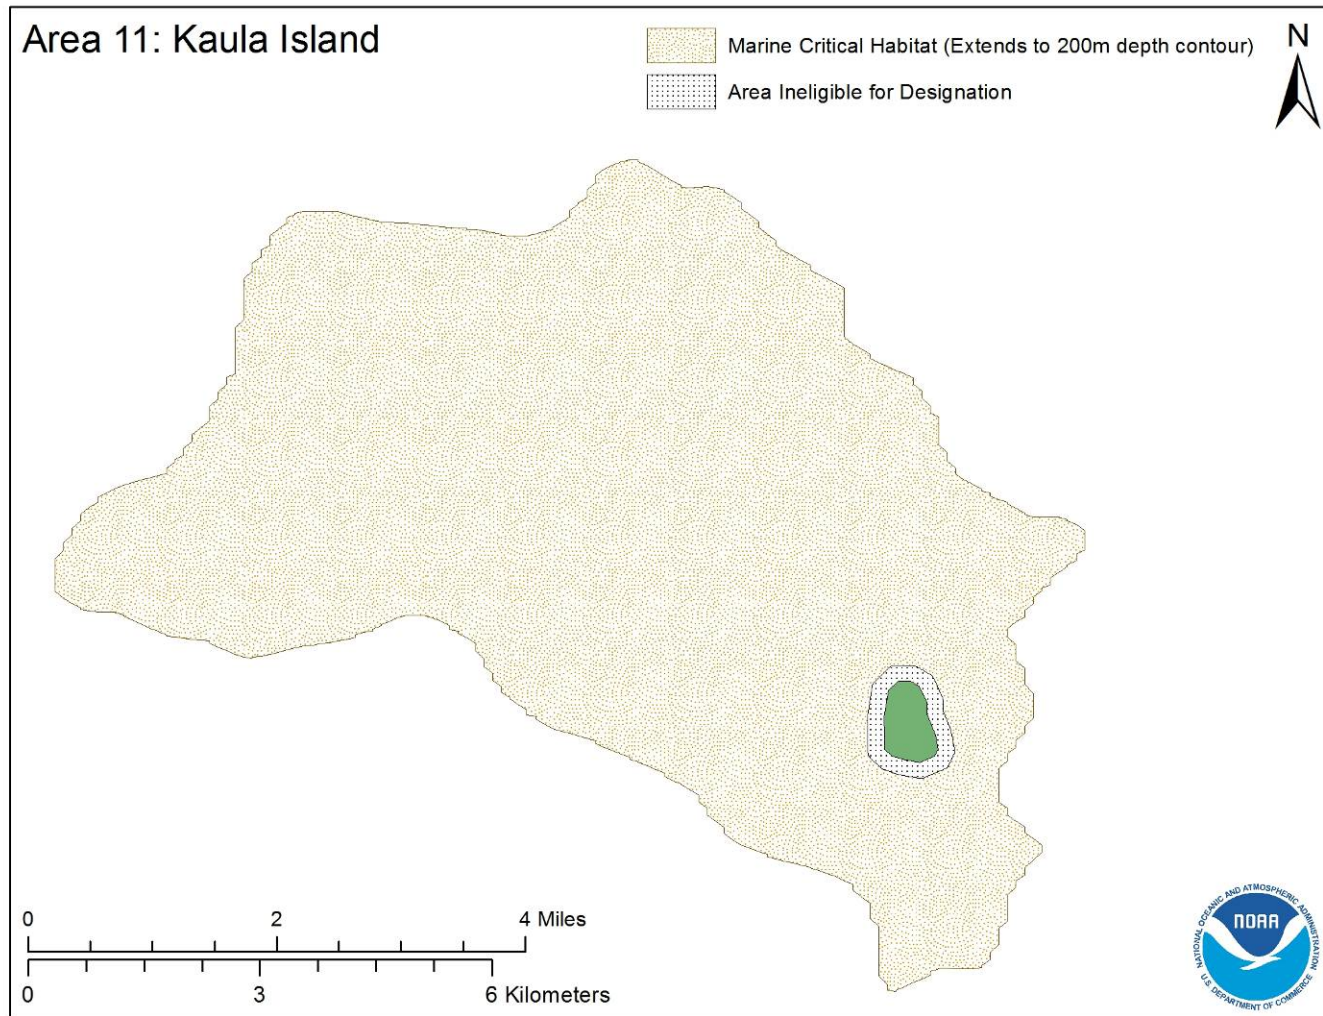

Hawaiian Monk Seal Critical Habitat: Area 1. Kure Atoll

Hawaiian Monk Seal Critical Habitat: Area 2. Midway Islands

Hawaiian Monk Seal Critical Habitat: Area 3. Pearl and Hermes Reef

Hawaiian Monk Seal Critical Habitat: Area 4. Lisianski Island

Hawaiian Monk Seal Critical Habitat: Area 5. Laysan Island

Hawaiian Monk Seal Critical Habitat: Area 6. Maro Reef

Hawaiian Monk Seal Critical Habitat: Area 7. Gardner Pinnacles

Hawaiian Monk Seal Critical Habitat: Area 8. French Frigate Shoals

Figure 7. Gardner Pinnacles

Figure 8. French Frigate Shoals

Appendix B. Hawaiian Monk Seal Critical Habitat Maps

Figure 9. Necker Island

Figure 10. Nihoa Island

Figure 11. Kaula Island

Figure 12. Niihau

Figure 13. Kauai

Figure 14. Oahu

Figure 15. Maui Nui, Molokai

Figure 16. Maui Nui, Lanai

Figure 17. Maui Nui, Maui and Kahoolawe

Appendix B. Hawaiian Monk Seal Critical Habitat Maps

Figure 18. Hawaii

Figure 19. Hawaii, West Hawaii