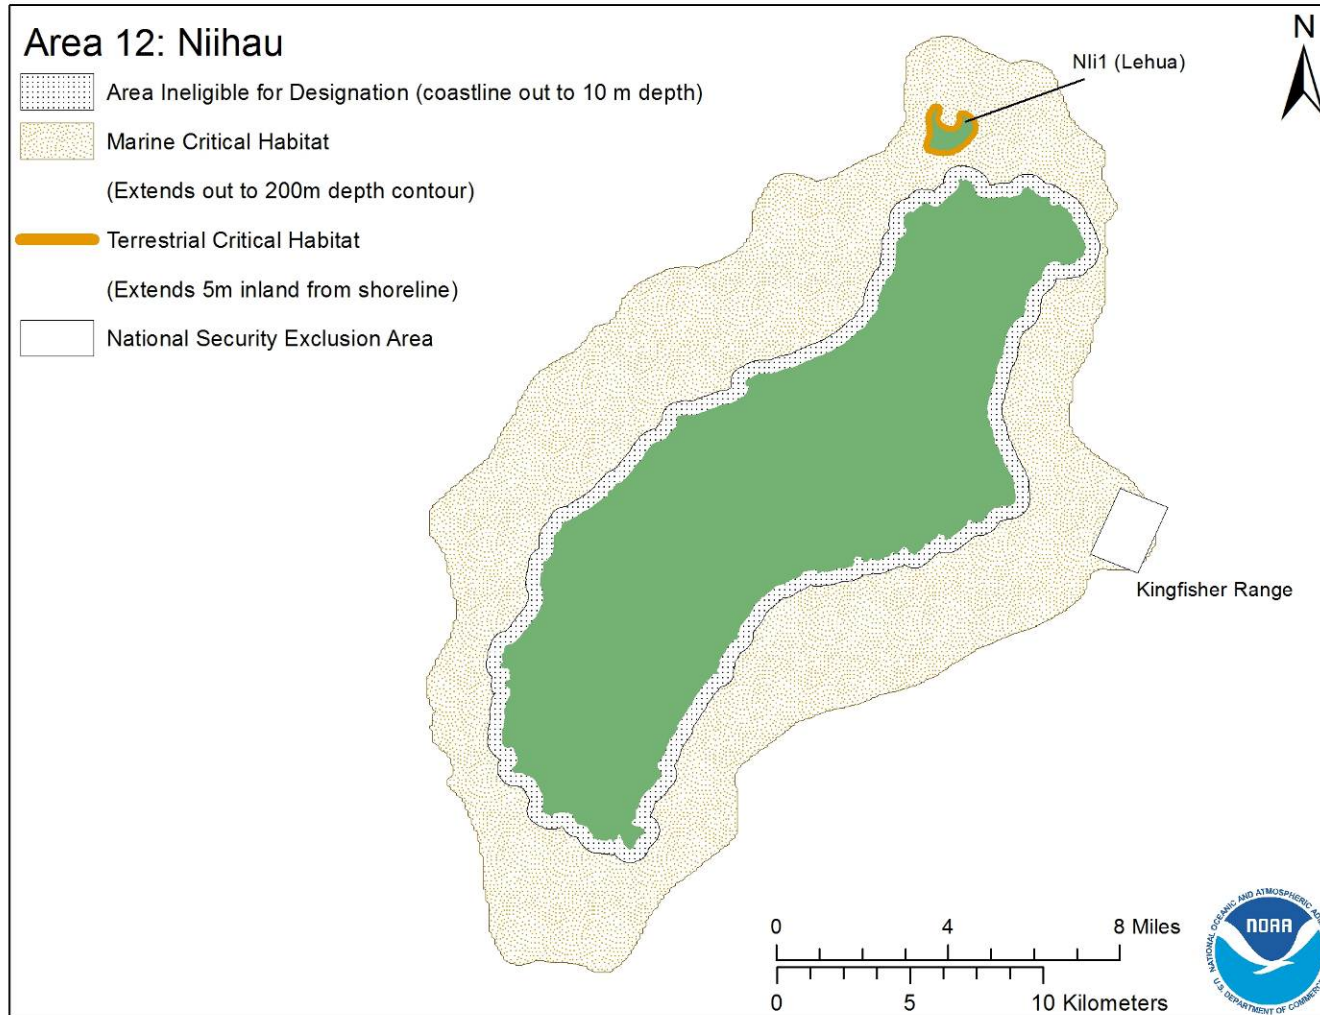

Hawaiian Monk Seal Critical Habitat: Area 16. Hawaii, West Hawaii

Appendix B. Hawaiian Monk Seal Critical Habitat Maps

Figure 1. Kure Atoll

Figure 2. Midway Islands

Appendix B. Hawaiian Monk Seal Critical Habitat Maps

Figure 3. Pearl and Hermes Reef

Figure 4. Lisianski Island

Appendix B. Hawaiian Monk Seal Critical Habitat Maps

Figure 5. Laysan Island

Figure 6. Maro Reef

Appendix B. Hawaiian Monk Seal Critical Habitat Maps

Figure 7. Gardner Pinnacles

Figure 8. French Frigate Shoals

Appendix B. Hawaiian Monk Seal Critical Habitat Maps

Figure 9. Necker Island

Figure 10. Nihoa Island

Figure 11. Kaula Island

Figure 12. Niihau

Figure 13. Kauai

Figure 14. Oahu

Figure 15. Maui Nui, Molokai

Figure 16. Maui Nui, Lanai

Figure 17. Maui Nui, Maui and Kahoolawe

Appendix B. Hawaiian Monk Seal Critical Habitat Maps

Figure 18. Hawaii

Figure 19. Hawaii, West Hawaii