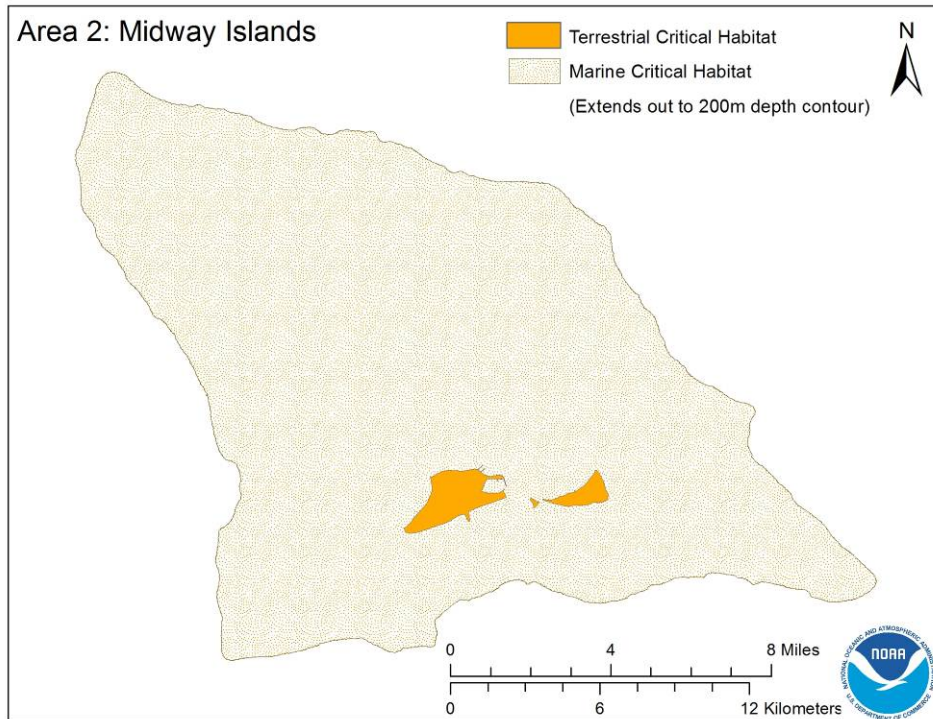

Hawaiian Monk Seal Critical Habitat: Area 16. Hawaii, West Hawaii

Appendix B. Hawaiian Monk Seal Critical Habitat Maps

Figure 1. Kure Atoll

Figure 2. Midway Islands

Appendix B. Hawaiian Monk Seal Critical Habitat Maps