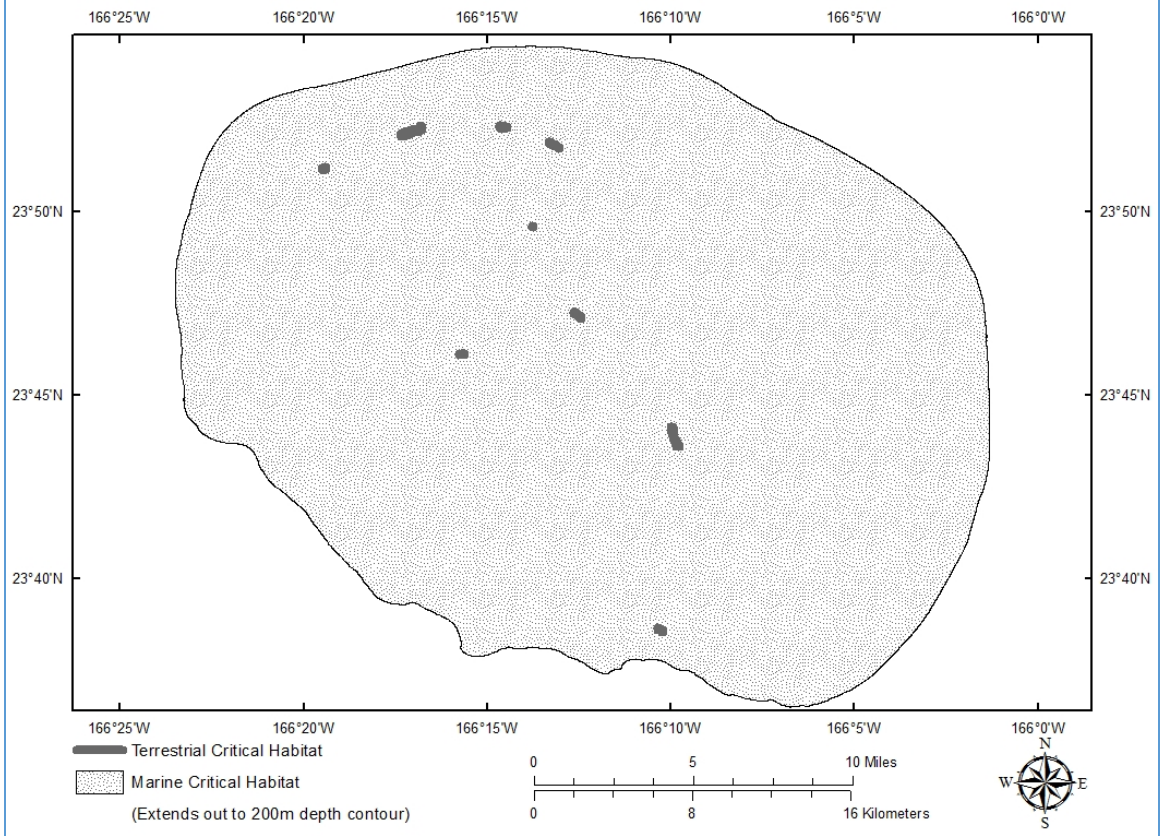

Hawaiian Monk Seal Critical Habitat: Area 5. Laysan Island

Hawaiian Monk Seal Critical Habitat: Area 6. Maro Reef

Hawaiian Monk Seal Critical Habitat: Area 7. Gardner Pinnacles

Hawaiian Monk Seal Critical Habitat: Area 8. French Frigate Shoals