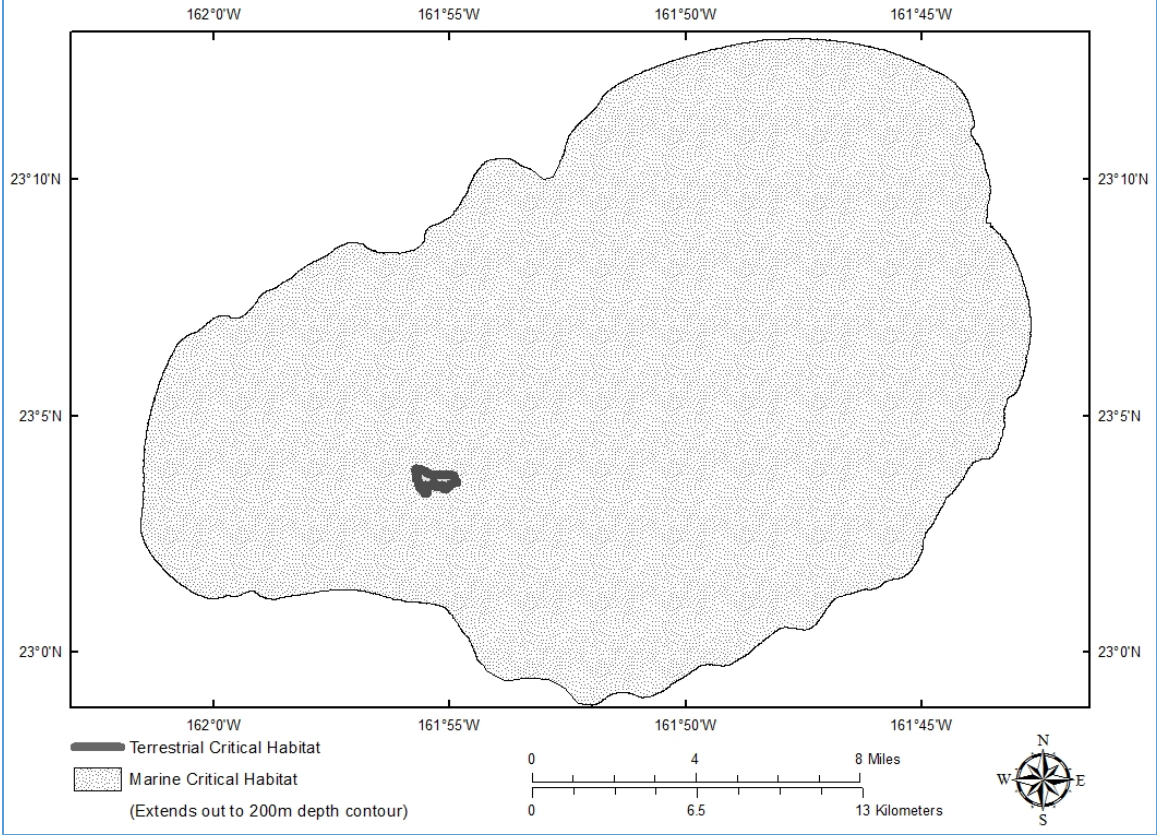

Hawaiian Monk Seal Critical Habitat: Area 10. Nihoa