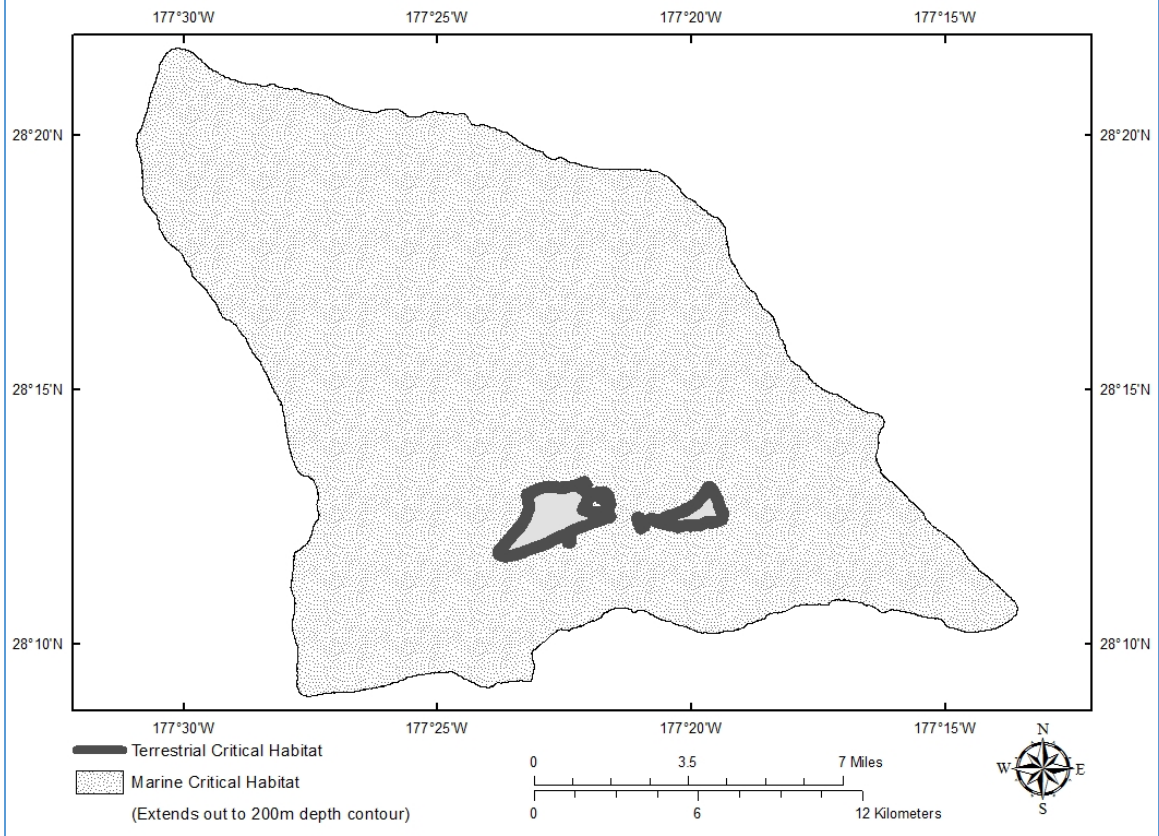

Hawaiian Monk Seal Critical Habitat: Area 1. Kure Atoll

Hawaiian Monk Seal Critical Habitat: Area 2. Midway Islands

Hawaiian Monk Seal Critical Habitat: Area 3. Pearl and Hermes Reef

Hawaiian Monk Seal Critical Habitat: Area 4. Lisianski Island

Hawaiian Monk Seal Critical Habitat: Area 5. Laysan Island

Hawaiian Monk Seal Critical Habitat: Area 6. Maro Reef

Hawaiian Monk Seal Critical Habitat: Area 7. Gardner Pinnacles

Hawaiian Monk Seal Critical Habitat: Area 8. French Frigate Shoals