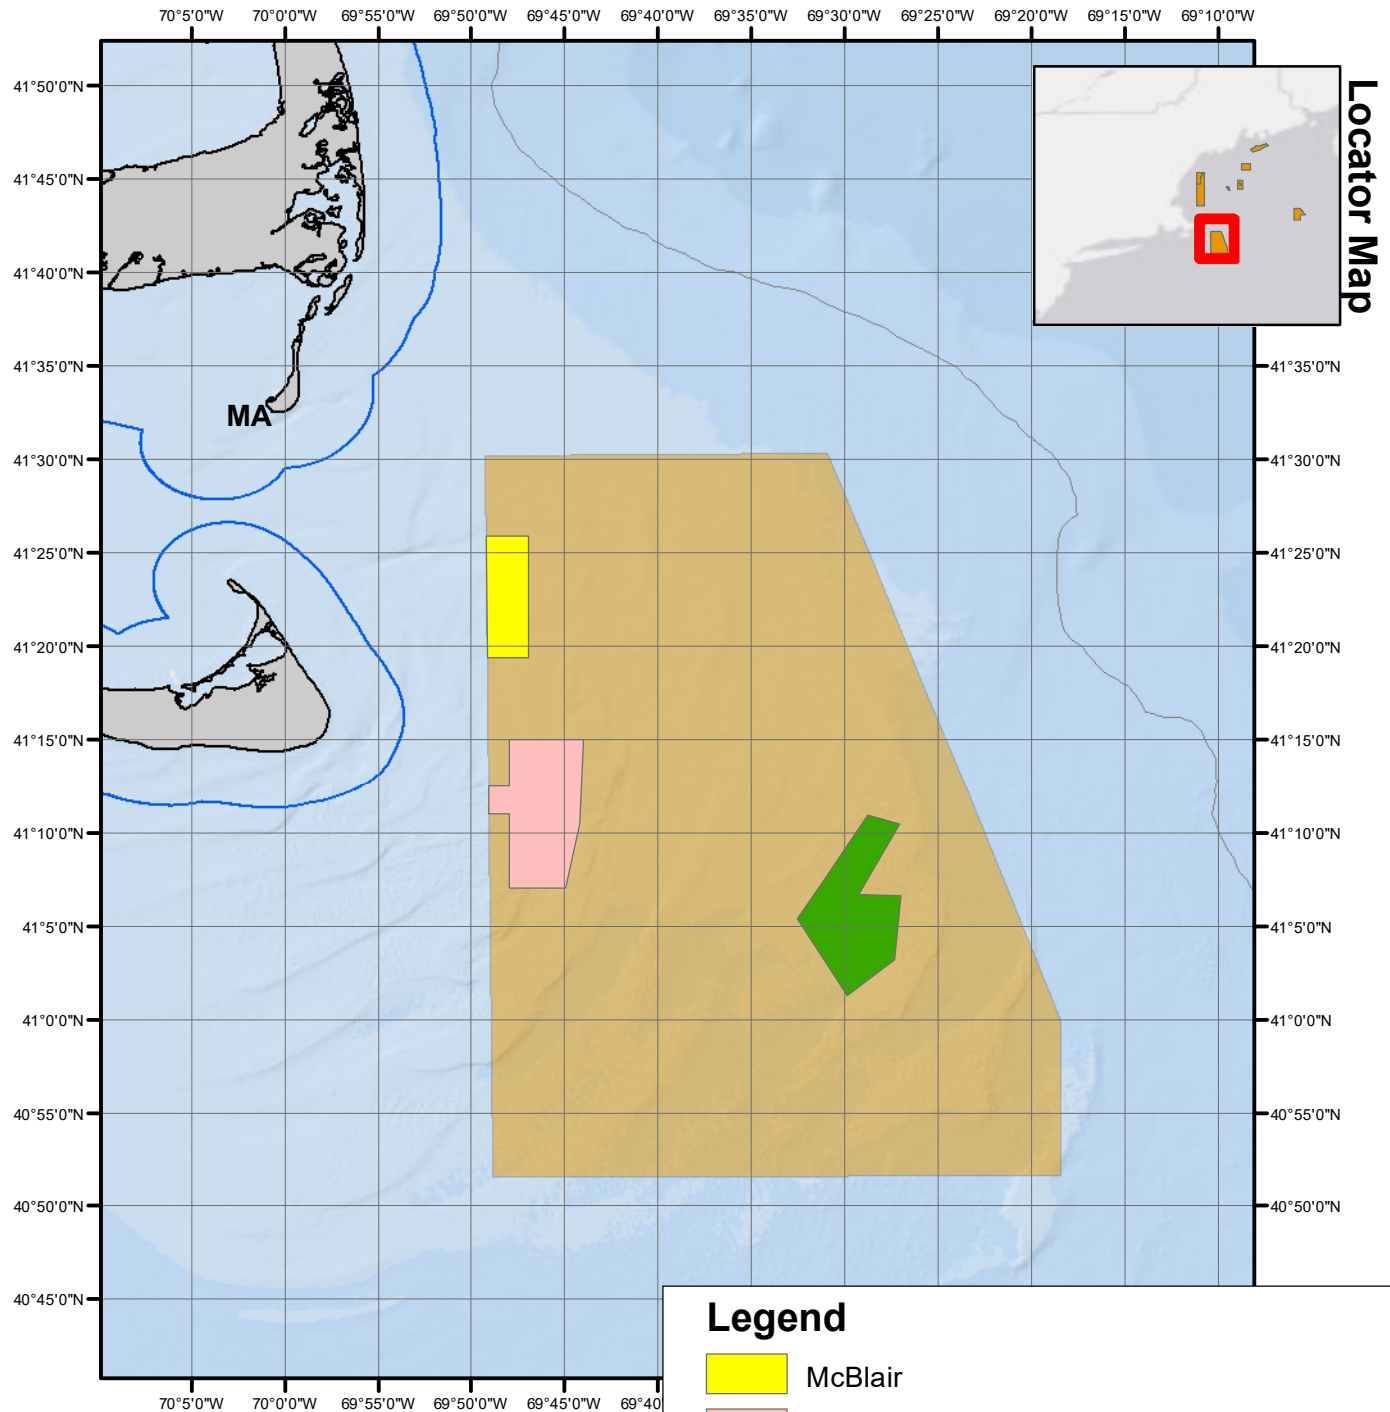

Clam Dredge Exemption Areas in the Great South Channel Habitat Management Area (GSC HMA)

This map includes the Clam Dredge Exemption Areas in the Great South Channel Habitat Management Area (GSC HMA). 6/3/2020.

Service Layer Credits: Esri, HERE, Garmin, (c) OpenStreetMap contributors, and the GIS user community
Esri, Garmin, GEBCO, NOAA NGDC, and other contributors

Legend

- McBlair
- Old South
- Fishing Rip
- Great South Channel Habitat Management Area
- Submerged Lands Act (3 nmi)
- 50 fathom (300 ft) contour
- Atlantic Coast (Cape Cod)